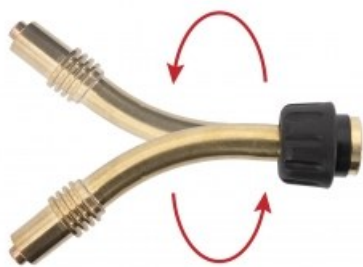

product code: **SP24R-00-011**  
product ean: **5900391245828**

## Product variants

| Index  | Price                           |
|--|---------------------------------|
| <b>Rotary swan neck 240R with diffuser</b><br>SP24R-00-011 | <b>€14.16 / pc</b><br>Net price |
| <b>Swan neck 240</b><br>SP24-00-001                        | <b>€4.77 / pc</b><br>Net price  |
| <b>Rotary swan neck 240R [old version]</b><br>SP24R-00-001 | <b>€14.16 / pc</b><br>Net price |

## Technical details

Usage **240**