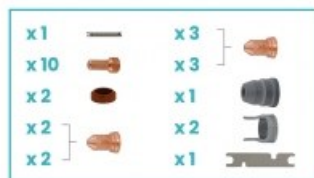

S

product code: **SPBOX3-SP80HM**

product ean: **5900391247693**

set contains:

Code	Description	Quantity
NW09800.42	Water cooling tube	1
NW52558	Electrode	10
NW51311.10	Contact tip 1.0	2
NW51311.11	Contact tip 1.1	2
NW51311.12	Contact tip 1.2	3
NW51311.13	Contact tip 1.3	3
NW60027	Swirl ring	2
NW60434	Double pointed spacer	2
NW60510	Shield cap	1
NW60368	Wrench	1

Product variants

Index	Price
CUT BOX fits SP80 / PT80 torch SPBOX3-SP80HM	€126.51 / set Net price
CUT BOX (medium) fits SP80 / PT80 torch SPBOX3-SP80HM-M	€529.93 / set Net price
CUT BOX (large) fits SP80 / PT80 torch SPBOX3-SP80HM-L	€1,059.85 / set Net price