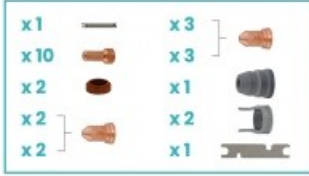

S

product code: **SPBOX3-SP80HM**
 product ean: **5900391247693**

set contains:

Code	Description	Quantity
NW09800.42	Water cooling tube	1
NW52558	Electrode	10
NW51311.10	Contact tip 1.0	2
NW51311.11	Contact tip 1.1	2
NW51311.12	Contact tip 1.2	3
NW51311.13	Contact tip 1.3	3
NW60027	Swirl ring	2
NW60434	Double pointed spacer	2
NW60510	Shield cap	1
NW60368	Wrench	1

Product variants

Index	Price
CUT BOX fits SP80 / PT80 torch SPBOX3-SP80HM	€122.82 / set Net price
CUT BOX (medium) fits SP80 / PT80 torch SPBOX3-SP80HM-M	€514.49 / set Net price
CUT BOX (large) fits SP80 / PT80 torch SPBOX3-SP80HM-L	€1,028.98 / set Net price