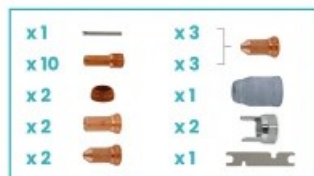

Product details: CUT BOX fits SP100 / PT100 torch [tip 30-70A ]

nov-Weld

S

product code: **SPBOX3-SP100HM-070**

product ean: **5900391247723**

**set contains:**

Code	Description	Quantity
NW09700.48	Water cooling tube	1
NW52556	Electrode	10
NW51245.09	Contact tip 0.9	2
NW51246.10	Contact tip 1.0	2
NW51246.11	Contact tip 1.1	3
NW51246.12	Contact tip 1.2	3
NW60025	Swirl ring 30-70A	2
NW60444	Double pointed spacer 30-70A	2
NW60500	Shield cap 30-70A	1
NW60368	Wrench	1

## Product variants

Index	Price
<b>CUT BOX fits SP100 / PT100 torch [tip 30-70A ]</b> SPBOX3-SP100HM-070	<b>€158.42 / set</b> Net price
<b>CUT BOX (medium) fits SP100 / PT100 torch [tip 30-70A ]</b> SPBOX3-SP100HM-070-M	<b>€683.80 / set</b> Net price
<b>CUT BOX (large) fits SP100 / PT100 torch [tip 30-70A ]</b> SPBOX3-SP100HM-070-L	<b>€1,367.60 / set</b> Net price