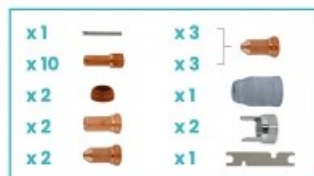

Product details: CUT BOX fits SP100 / PT100 torch [tip 30-70A ]

nov-Weld

S

product code: **SPBOX3-SP100HM-070**  
product ean: **5900391247723**

**set contains:**

Code	Description	Quantity
NW09700.48	Water cooling tube	1
NW52556	Electrode	10
NW51245.09	Contact tip 0.9	2
NW51246.10	Contact tip 1.0	2
NW51246.11	Contact tip 1.1	3
NW51246.12	Contact tip 1.2	3
NW60025	Swirl ring 30-70A	2
NW60444	Double pointed spacer 30-70A	2
NW60500	Shield cap 30-70A	1
NW60368	Wrench	1

## Product variants

Index	Price
<b>CUT BOX fits SP100 / PT100 torch [tip 30-70A ]</b> SPBOX3-SP100HM-070	<b>€169.00 / set</b> Net price
<b>CUT BOX (medium) fits SP100 / PT100 torch [tip 30-70A ]</b> SPBOX3-SP100HM-070-M	<b>€729.47 / set</b> Net price
<b>CUT BOX (large) fits SP100 / PT100 torch [tip 30-70A ]</b> SPBOX3-SP100HM-070-L	<b>€1,458.93 / set</b> Net price