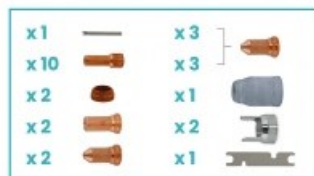

Product details: CUT BOX fits SP100 / PT100 torch [tip 30-70A]

nov-Weld

S

product code: **SPBOX3-SP100HM-070**

product ean: **5900391247723**

set contains:

Code	Description	Quantity
NW09700.48	Water cooling tube	1
NW52556	Electrode	10
NW51245.09	Contact tip 0.9	2
NW51246.10	Contact tip 1.0	2
NW51246.11	Contact tip 1.1	3
NW51246.12	Contact tip 1.2	3
NW60025	Swirl ring 30-70A	2
NW60444	Double pointed spacer 30-70A	2
NW60500	Shield cap 30-70A	1
NW60368	Wrench	1

Product variants

Index	Price
CUT BOX fits SP100 / PT100 torch [tip 30-70A] SPBOX3-SP100HM-070	€153.81 / set Net price
CUT BOX (medium) fits SP100 / PT100 torch [tip 30-70A] SPBOX3-SP100HM-070-M	€663.88 / set Net price
CUT BOX (large) fits SP100 / PT100 torch [tip 30-70A] SPBOX3-SP100HM-070-L	€1,327.76 / set Net price