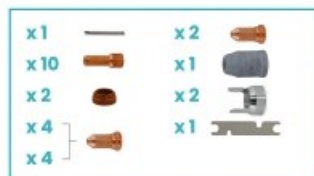

Product details: CUT BOX fits SP100 / PT100 torch [tip 80-120A]

nov-weld

S

product code: **SPBOX3-SP100HM-120**

product ean: **5900391247754**

set contains:

Code	Description	Quantity
NW09700.48	Water cooling tube	1
NW52556	Electrode	10
NW51248.14	Contact tip 1.4	4
NW51248.15	Contact tip 1.5	4
NW51248.16	Contact tip 1.6	2
NW60026	Swirl ring 80-120A	2
NW60444	Double pointed spacer	2
NW60501	Shield cap 80-120A	1
NW60368	Wrench	1

Product variants

Index	Price
CUT BOX fits SP100 / PT100 torch [tip 80-120A] SPBOX3-SP100HM-120	€168.67 / set Net price
CUT BOX (medium) fits SP100 / PT100 torch [tip 80-120A] SPBOX3-SP100HM-120-M	€724.52 / set Net price
CUT BOX (large) fits SP100 / PT100 torch [tip 80-120A] SPBOX3-SP100HM-120-L	€1,449.05 / set Net price