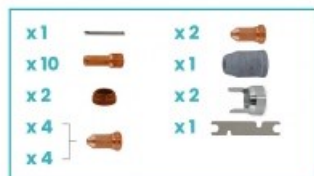

Product details: CUT BOX fits SP100 / PT100 torch [tip 80-120A]

nov-weld

S

product code: **SPBOX3-SP100HM-120**

product ean: **5900391247754**

set contains:

Code	Description	Quantity
NW09700.48	Water cooling tube	1
NW52556	Electrode	10
NW51248.14	Contact tip 1.4	4
NW51248.15	Contact tip 1.5	4
NW51248.16	Contact tip 1.6	2
NW60026	Swirl ring 80-120A	2
NW60444	Double pointed spacer	2
NW60501	Shield cap 80-120A	1
NW60368	Wrench	1

Product variants

Index	Price
CUT BOX fits SP100 / PT100 torch [tip 80-120A] SPBOX3-SP100HM-120	€158.11 / set Net price
CUT BOX (medium) fits SP100 / PT100 torch [tip 80-120A] SPBOX3-SP100HM-120-M	€679.17 / set Net price
CUT BOX (large) fits SP100 / PT100 torch [tip 80-120A] SPBOX3-SP100HM-120-L	€1,358.33 / set Net price