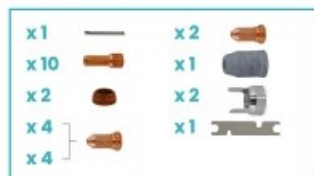

Product details: CUT BOX fits SP100 / PT100 torch [tip 80-120A]

nov-weld

S

product code: **SPBOX3-SP100HM-120**

product ean: **5900391247754**

set contains:

Code	Description	Quantity
NW09700.48	Water cooling tube	1
NW52556	Electrode	10
NW51248.14	Contact tip 1.4	4
NW51248.15	Contact tip 1.5	4
NW51248.16	Contact tip 1.6	2
NW60026	Swirl ring 80-120A	2
NW60444	Double pointed spacer	2
NW60501	Shield cap 80-120A	1
NW60368	Wrench	1

Product variants

Index	Price
CUT BOX fits SP100 / PT100 torch [tip 80-120A] SPBOX3-SP100HM-120	€153.51 / set Net price
CUT BOX (medium) fits SP100 / PT100 torch [tip 80-120A] SPBOX3-SP100HM-120-M	€659.38 / set Net price
CUT BOX (large) fits SP100 / PT100 torch [tip 80-120A] SPBOX3-SP100HM-120-L	€1,318.77 / set Net price