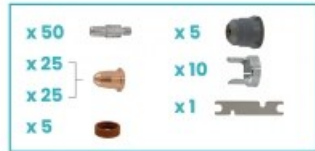

Product details: CUT BOX (medium) fits SP45H / TRAFIMET® S45® torch

product code: **SPBOX3-SP45H-M**
product ean: **5900391247679**

set contains:

Code	Description	Quantity
NW52531	Electrode	50
NW51316	Tip 0.8	25
NW51316.09	Tip 0.9	25
NW60028	Swirl ring	5
NW60389	Retaining cap	5
NW60431	Double pointed spacer	10
NW60368	Wrench	1

Product variants

Index	Price
CUT BOX (medium) fits SP45H / TRAFIMET® S45® torch SPBOX3-SP45H-M	€362.24 / set Net price
CUT BOX fits SP45H / TRAFIMET® S45® torch SPBOX3-SP45H	€81.10 / set Net price
CUT BOX (large) fits SP45H / TRAFIMET® S45® torch SPBOX3-SP45H-L	€724.48 / set Net price