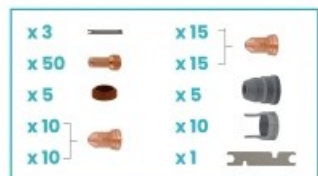

product code: **SPBOX3-SP80HM-M**
product ean: **5900391247709**

set contains:

Code	Description	Quantity
NW09800.42	Water cooling tube	3
NW52558	Electrode	50
NW51311.10	Contact tip 1.0	10
NW51311.11	Contact tip 1.1	10
NW51311.12	Contact tip 1.2	15
NW51311.13	Contact tip 1.3	15
NW60027	Swirl ring	5
NW60434	Double pointed spacer	10
NW60510	Shield cap	5
NW60368	Wrench	1

Product variants

Index	Price
CUT BOX (medium) fits SP80 / PT80 torch SPBOX3-SP80HM-M	€514.49 / set Net price
CUT BOX fits SP80 / PT80 torch SPBOX3-SP80HM	€122.82 / set Net price
CUT BOX (large) fits SP80 / PT80 torch SPBOX3-SP80HM-L	€1,028.98 / set Net price