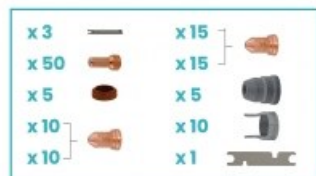

product code: **SPBOX3-SP80HM-M**
product ean: **5900391247709**

set contains:

Code	Description	Quantity
NW09800.42	Water cooling tube	3
NW52558	Electrode	50
NW51311.10	Contact tip 1.0	10
NW51311.11	Contact tip 1.1	10
NW51311.12	Contact tip 1.2	15
NW51311.13	Contact tip 1.3	15
NW60027	Swirl ring	5
NW60434	Double pointed spacer	10
NW60510	Shield cap	5
NW60368	Wrench	1

Product variants

Index	Price
CUT BOX (medium) fits SP80 / PT80 torch SPBOX3-SP80HM-M	€514.49 / set Net price
CUT BOX fits SP80 / PT80 torch SPBOX3-SP80HM	€122.82 / set Net price
CUT BOX (large) fits SP80 / PT80 torch SPBOX3-SP80HM-L	€1,028.98 / set Net price