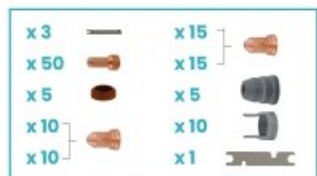

product code: **SPBOX3-SP80HM-M**  
 product ean: **5900391247709**

**set contains:**

Code	Description	Quantity
NW09800.42	Water cooling tube	3
NW52558	Electrode	50
NW51311.10	Contact tip 1.0	10
NW51311.11	Contact tip 1.1	10
NW51311.12	Contact tip 1.2	15
NW51311.13	Contact tip 1.3	15
NW60027	Swirl ring	5
NW60434	Double pointed spacer	10
NW60510	Shield cap	5
NW60368	Wrench	1

## Product variants

Index	Price
<b>CUT BOX (medium) fits SP80 / PT80 torch</b> SPBOX3-SP80HM-M	<b>€529.93 / set</b> Net price
<b>CUT BOX fits SP80 / PT80 torch</b> SPBOX3-SP80HM	<b>€126.51 / set</b> Net price
<b>CUT BOX (large) fits SP80 / PT80 torch</b> SPBOX3-SP80HM-L	<b>€1,059.85 / set</b> Net price