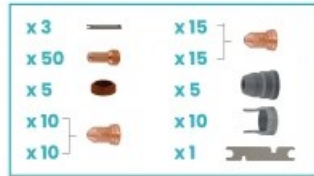

product code: **SPBOX3-SP80HM-M**
 product ean: **5900391247709**

set contains:

Code	Description	Quantity
NW09800.42	Water cooling tube	3
NW52558	Electrode	50
NW51311.10	Contact tip 1.0	10
NW51311.11	Contact tip 1.1	10
NW51311.12	Contact tip 1.2	15
NW51311.13	Contact tip 1.3	15
NW60027	Swirl ring	5
NW60434	Double pointed spacer	10
NW60510	Shield cap	5
NW60368	Wrench	1

Product variants

Index	Price
CUT BOX (medium) fits SP80 / PT80 torch SPBOX3-SP80HM-M	€565.32 / set Net price
CUT BOX fits SP80 / PT80 torch SPBOX3-SP80HM	€134.96 / set Net price
CUT BOX (large) fits SP80 / PT80 torch SPBOX3-SP80HM-L	€1,130.63 / set Net price