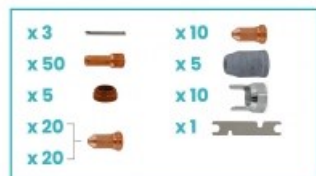

Product details: CUT BOX (medium) fits SP100 / PT100 torch [tip 80-120A]

product code: **SPBOX3-SP100HM-120-M**
product ean: **5900391247761**

set contains:

Code	Description	Quantity
NW09700.48	Water cooling tube	3
NW52556	Electrode	50
NW51248.14	Contact tip 1.4	20
NW51248.15	Contact tip 1.5	20
NW51248.16	Contact tip 1.6	10
NW60026	Swirl ring 80-120A	5
NW60444	Double pointed spacer	10
NW60501	Shield cap 80-120A	5
NW60368	Wrench	1

Product variants

Index	Price
CUT BOX (medium) fits SP100 / PT100 torch [tip 80-120A] SPBOX3-SP100HM-120-M	€659.38 / set Net price
CUT BOX fits SP100 / PT100 torch [tip 80-120A] SPBOX3-SP100HM-120	€153.51 / set Net price
CUT BOX (large) fits SP100 / PT100 torch [tip 80-120A] SPBOX3-SP100HM-120-L	€1,318.77 / set Net price