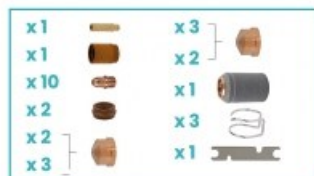

Product details: CUT BOX fits NW141 / TRAFIMET®
A141®/P141® torch

nov-Weld

S

product code: **NWBOX3-NW141HM**
product ean: **5900391247785**

set contains:

Code	Description	Quantity
NW05004	Diffusor	1
NW60080	Insulator	1
NW52535	Electrode	10
NW51154	Tip 1.1	2
NW51155	Tip 1.4	3
NW51156	Tip 1.7	3
NW51157	Tip 1.9	2
NW60030	Swirl ring	2
NW51910	Spacer spring	3
NW60375	Shield cap	1
NW60368	Wrench	1

Product variants

Index	Price
CUT BOX fits NW141 / TRAFIMET® A141®/P141® torch NWBOX3-NW141HM	€127.87 / set Net price
CUT BOX (medium) fits NW141 / TRAFIMET® A141®/P141® torch NWBOX3-NW141HM-M	€484.78 / set Net price
CUT BOX (large) fits NW141 / TRAFIMET® A141®/P141® torch NWBOX3-NW141HM-L	€969.56 / set Net price