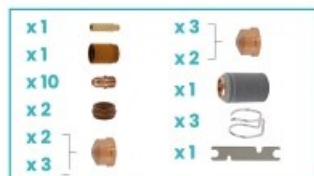

Product details: CUT BOX fits NW141 / TRAFIMET®
A141®/P141® torch

nov-Weld

S

product code: **NWBOX3-NW141HM**
product ean: **5900391247785**

set contains:

Code	Description	Quantity
NW05004	Diffusor	1
NW60080	Insulator	1
NW52535	Electrode	10
NW51154	Tip 1.1	2
NW51155	Tip 1.4	3
NW51156	Tip 1.7	3
NW51157	Tip 1.9	2
NW60030	Swirl ring	2
NW51910	Spacer spring	3
NW60375	Shield cap	1
NW60368	Wrench	1

Product variants

Index	Price
CUT BOX fits NW141 / TRAFIMET® A141®/P141® torch NWBOX3-NW141HM	€124.14 / set Net price
CUT BOX (medium) fits NW141 / TRAFIMET® A141®/P141® torch NWBOX3-NW141HM-M	€470.66 / set Net price
CUT BOX (large) fits NW141 / TRAFIMET® A141®/P141® torch NWBOX3-NW141HM-L	€941.32 / set Net price