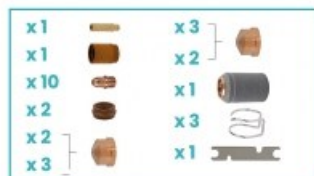

Product details: CUT BOX fits NW141 / TRAFIMET®  
A141®/P141® torch

nov-Weld

S

product code: **NWBOX3-NW141HM**  
product ean: **5900391247785**

**set contains:**

Code	Description	Quantity
NW05004	Diffusor	1
NW60080	Insulator	1
NW52535	Electrode	10
NW51154	Tip 1.1	2
NW51155	Tip 1.4	3
NW51156	Tip 1.7	3
NW51157	Tip 1.9	2
NW60030	Swirl ring	2
NW51910	Spacer spring	3
NW60375	Shield cap	1
NW60368	Wrench	1

## Product variants

Index	Price
<b>CUT BOX fits NW141 / TRAFIMET® A141®/P141® torch</b> NWBOX3-NW141HM	<b>€136.41 / set</b> Net price
<b>CUT BOX (medium) fits NW141 / TRAFIMET® A141®/P141® torch</b> NWBOX3-NW141HM-M	<b>€517.16 / set</b> Net price
<b>CUT BOX (large) fits NW141 / TRAFIMET® A141®/P141® torch</b> NWBOX3-NW141HM-L	<b>€1,034.32 / set</b> Net price