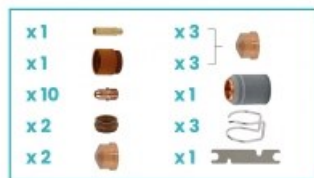

Product details: CUT BOX fits NW101 / TRAFIMET® A101®/P101® torch

nov-Weld

S

product code: **NWBOX3-NW101H**
product ean: **5900391247815**

set contains:

Code	Description	Quantity
NW06004	Diffusor	1
NW60085	Insulator	1
NW52535	Electrode	10
NW51154	Tip 1.1	2
NW51155	Tip 1.4	3
NW51156	Tip 1.7	3
NW60030	Swirl ring	2
NW51910	Double pointed spacer	3
NW60376	Shield cap	1
NW60368	Wrench	1

Product variants

Index	Price
CUT BOX fits NW101 / TRAFIMET® A101®/P101® torch NWBOX3-NW101H	€118.89 / set Net price
CUT BOX (medium) fits NW101 / TRAFIMET® A101®/P101® NWBOX3-NW101H-M	€445.20 / set Net price
CUT BOX (large) fits NW101 / TRAFIMET® A101®/P101® torch NWBOX3-NW101H-L	€890.41 / set Net price