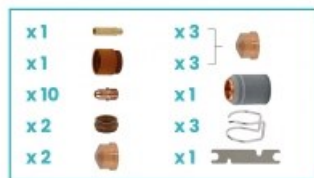

Product details: CUT BOX fits NW101 / TRAFIMET® A101®/P101® torch

nov-Weld

S

product code: **NWBOX3-NW101H**  
product ean: **5900391247815**

**set contains:**

Code	Description	Quantity
NW06004	Diffusor	1
NW60085	Insulator	1
NW52535	Electrode	10
NW51154	Tip 1.1	2
NW51155	Tip 1.4	3
NW51156	Tip 1.7	3
NW60030	Swirl ring	2
NW51910	Double pointed spacer	3
NW60376	Shield cap	1
NW60368	Wrench	1

## Product variants

Index	Price
<b>CUT BOX fits NW101 / TRAFIMET® A101®/P101® torch</b> NWBOX3-NW101H	<b>€118.89 / set</b> Net price
<b>CUT BOX (medium) fits NW101 / TRAFIMET® A101®/P101®</b> NWBOX3-NW101H-M	<b>€445.20 / set</b> Net price
<b>CUT BOX (large) fits NW101 / TRAFIMET® A101®/P101® torch</b> NWBOX3-NW101H-L	<b>€890.41 / set</b> Net price