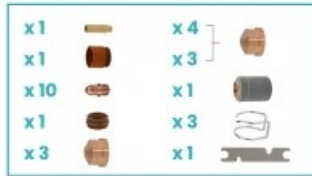

product code: **NWBOX3-NW120H**
 product ean: **5900391247907**

set contains:

Code	Description	Quantity
NW60085	Insulator	1
NW06004	Diffusor	1
NW52540	Electrode	10
NW51140S	Tip 1.0	3
NW51141S	Tip 1.35	4
NW51142S	Tip 1.6	3
NW60020	Swirl ring	1
NW51910	Spacer spring	3
NW60328	Shield cap	1
NW60368	Wrench	1

Product variants

Index	Price
CUT BOX fits NW120 / EWS® EX100® torch NWBOX3-NW120H	€120.01 / set Net price
CUT BOX (medium) fits NW120 torch NWBOX3-NW120H-M	€486.46 / set Net price
CUT BOX (large) fits NW120 torch NWBOX3-NW120H-L	€972.93 / set Net price