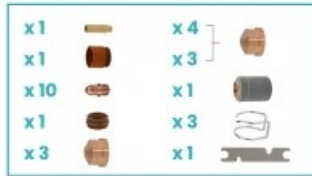

product code: **NWBOX3-NW120H**
 product ean: **5900391247907**

set contains:

Code	Description	Quantity
NW60085	Insulator	1
NW06004	Diffusor	1
NW52540	Electrode	10
NW51140S	Tip 1.0	3
NW51141S	Tip 1.35	4
NW51142S	Tip 1.6	3
NW60020	Swirl ring	1
NW51910	Spacer spring	3
NW60328	Shield cap	1
NW60368	Wrench	1

Product variants

Index	Price
CUT BOX fits NW120 / EWS® EX100® torch NWBOX3-NW120H	€116.52 / set Net price
CUT BOX (medium) fits NW120 torch NWBOX3-NW120H-M	€472.30 / set Net price
CUT BOX (large) fits NW120 torch NWBOX3-NW120H-L	€944.59 / set Net price