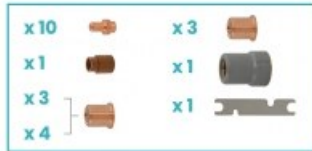

Product details: CUT BOX fits NW50 / CEBORA® P50® torch

nov-Weld

S

product code: **NWBOX3-NW50H**  
product ean: **5900391247938**

**set contains:**

Code	Description	Quantity
NW52512L	Electrode	10
NW51100	Tip 1.0	3
NW51095	Tip 1.0	4
NW51100S	Tip 1.1	3
NW60001	Swirl ring	1
NW60320	Shield cap	1
NW60368	Wrench	1

## Product variants

Index	Price
<b>CUT BOX fits NW50 / CEBORA® P50® torch</b> NWBOX3-NW50H	<b>€67.72 / set</b> Net price
<b>CUT BOX (medium) fits NW50 / CEBORA® P50®</b> NWBOX3-NW50H-M	<b>€295.35 / set</b> Net price
<b>CUT BOX (large) fits NW50 / CEBORA® P50® torch</b> NWBOX3-NW50H-L	<b>€590.69 / set</b> Net price