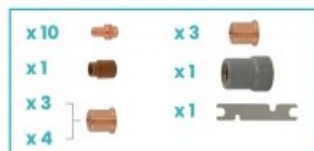

Product details: CUT BOX fits NW50 / CEBORA® P50® torch

nov-Weld

S

product code: **NWBOX3-NW50H**

product ean: **5900391247938**

set contains:

Code	Description	Quantity
NW52512L	Electrode	10
NW51100	Tip 1.0	3
NW51095	Tip 1.0	4
NW51100S	Tip 1.1	3
NW60001	Swirl ring	1
NW60320	Shield cap	1
NW60368	Wrench	1

Product variants

Index	Price
CUT BOX fits NW50 / CEBORA® P50® torch NWBOX3-NW50H	€63.48 / set Net price
CUT BOX (medium) fits NW50 / CEBORA® P50® NWBOX3-NW50H-M	€276.86 / set Net price
CUT BOX (large) fits NW50 / CEBORA® P50® torch NWBOX3-NW50H-L	€553.71 / set Net price