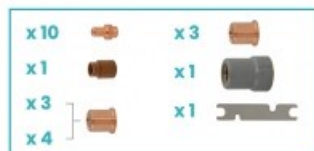

Product details: CUT BOX fits NW50 / CEBORA® P50® torch

nov-Weld

S

product code: **NWBOX3-NW50H**

product ean: **5900391247938**

set contains:

Code	Description	Quantity
NW52512L	Electrode	10
NW51100	Tip 1.0	3
NW51095	Tip 1.0	4
NW51100S	Tip 1.1	3
NW60001	Swirl ring	1
NW60320	Shield cap	1
NW60368	Wrench	1

Product variants

Index	Price
CUT BOX fits NW50 / CEBORA® P50® torch NWBOX3-NW50H	€61.63 / set Net price
CUT BOX (medium) fits NW50 / CEBORA® P50® NWBOX3-NW50H-M	€268.79 / set Net price
CUT BOX (large) fits NW50 / CEBORA® P50® torch NWBOX3-NW50H-L	€537.59 / set Net price