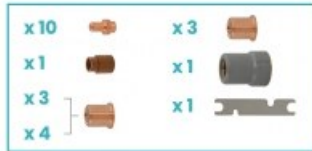

Product details: CUT BOX fits NW50 / CEBORA® P50® torch

nov-Weld

S

product code: **NWBOX3-NW50H**
product ean: **5900391247938**

set contains:

Code	Description	Quantity
NW52512L	Electrode	10
NW51100	Tip 1.0	3
NW51095	Tip 1.0	4
NW51100S	Tip 1.1	3
NW60001	Swirl ring	1
NW60320	Shield cap	1
NW60368	Wrench	1

Product variants

Index	Price
CUT BOX fits NW50 / CEBORA® P50® torch NWBOX3-NW50H	€61.63 / set Net price
CUT BOX (medium) fits NW50 / CEBORA® P50® NWBOX3-NW50H-M	€268.79 / set Net price
CUT BOX (large) fits NW50 / CEBORA® P50® torch NWBOX3-NW50H-L	€537.59 / set Net price