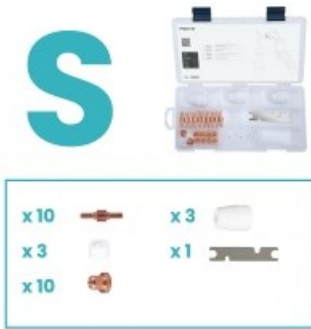

Product details: CUT BOX fits PT31 / ESAB® PT-31 torch

product code: **NWBOX3-PT31HM**
product ean: **5900391247990**

set contains:

Code	Description	Quantity
NW52057	Electrode	10
NW51165	Tip 1.0	10
NW80001	Shield cap	3
NW80002	Swirl ring	3
NW60368	Wrench	1

Product variants

Index	Price
CUT BOX fits PT31 / ESAB® PT-31 torch NWBOX3-PT31HM	€50.19 / set Net price
CUT BOX (medium) fits PT31 / ESAB® PT-31 torch NWBOX3-PT31HM-M	€192.34 / set Net price
CUT BOX (large) fits PT31 / ESAB® PT-31 torch NWBOX3-PT31HM-L	€384.68 / set Net price