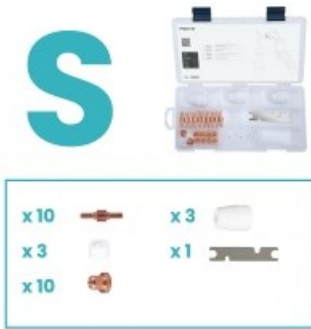

Product details: CUT BOX fits PT31 / ESAB® PT-31 torch

product code: **NWBOX3-PT31HM**
product ean: **5900391247990**

set contains:

Code	Description	Quantity
NW52057	Electrode	10
NW51165	Tip 1.0	10
NW80001	Shield cap	3
NW80002	Swirl ring	3
NW60368	Wrench	1

Product variants

Index	Price
CUT BOX fits PT31 / ESAB® PT-31 torch NWBOX3-PT31HM	€51.69 / set Net price
CUT BOX (medium) fits PT31 / ESAB® PT-31 torch NWBOX3-PT31HM-M	€198.11 / set Net price
CUT BOX (large) fits PT31 / ESAB® PT-31 torch NWBOX3-PT31HM-L	€396.22 / set Net price