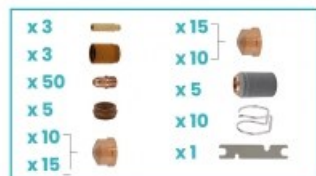

Product details: CUT BOX (medium) fits NW141 / TRAFIMET® A141®/P141® torch

nov-weld

product code: **NWBOX3-NW141HM-M**
product ean: **5900391247792**

set contains:

Code	Description	Quantity
NW05004	Diffusor	3
NW60080	Insulator	3
NW52535	Electrode	50
NW51154	Tip 1.1	10
NW51155	Tip 1.4	15
NW51156	Tip 1.7	15
NW51157	Tip 1.9	10
NW60030	Swirl ring	5
NW51910	Spacer spring	10
NW60375	Shield cap	5
NW60368	Wrench	1

Product variants

Index	Price
CUT BOX (medium) fits NW141 / TRAFIMET® A141®/P141® torch NWBOX3-NW141HM-M	€470.66 / set Net price
CUT BOX fits NW141 / TRAFIMET® A141®/P141® torch NWBOX3-NW141HM	€124.14 / set Net price
CUT BOX (large) fits NW141 / TRAFIMET® A141®/P141® torch NWBOX3-NW141HM-L	€941.32 / set Net price