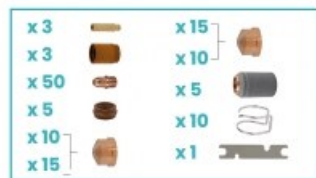

Product details: CUT BOX (medium) fits NW141 / TRAFIMET® A141®/P141® torch

nov-weld

product code: **NWBOX3-NW141HM-M**  
product ean: **5900391247792**

**set contains:**

Code	Description	Quantity
NW05004	Diffusor	3
NW60080	Insulator	3
NW52535	Electrode	50
NW51154	Tip 1.1	10
NW51155	Tip 1.4	15
NW51156	Tip 1.7	15
NW51157	Tip 1.9	10
NW60030	Swirl ring	5
NW51910	Spacer spring	10
NW60375	Shield cap	5
NW60368	Wrench	1

## Product variants

Index	Price
<b>CUT BOX (medium) fits NW141 / TRAFIMET® A141®/P141® torch</b> NWBOX3-NW141HM-M	<b>€484.78 / set</b> Net price
<b>CUT BOX fits NW141 / TRAFIMET® A141®/P141® torch</b> NWBOX3-NW141HM	<b>€127.87 / set</b> Net price
<b>CUT BOX (large) fits NW141 / TRAFIMET® A141®/P141® torch</b> NWBOX3-NW141HM-L	<b>€969.56 / set</b> Net price