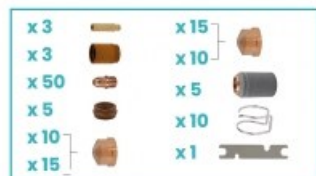

Product details: CUT BOX (medium) fits NW141 / TRAFIMET® A141®/P141® torch

nov-weld

product code: **NWBOX3-NW141HM-M**
product ean: **5900391247792**

set contains:

Code	Description	Quantity
NW05004	Diffusor	3
NW60080	Insulator	3
NW52535	Electrode	50
NW51154	Tip 1.1	10
NW51155	Tip 1.4	15
NW51156	Tip 1.7	15
NW51157	Tip 1.9	10
NW60030	Swirl ring	5
NW51910	Spacer spring	10
NW60375	Shield cap	5
NW60368	Wrench	1

Product variants

Index	Price
CUT BOX (medium) fits NW141 / TRAFIMET® A141®/P141® torch NWBOX3-NW141HM-M	€517.16 / set Net price
CUT BOX fits NW141 / TRAFIMET® A141®/P141® torch NWBOX3-NW141HM	€136.41 / set Net price
CUT BOX (large) fits NW141 / TRAFIMET® A141®/P141® torch NWBOX3-NW141HM-L	€1,034.32 / set Net price