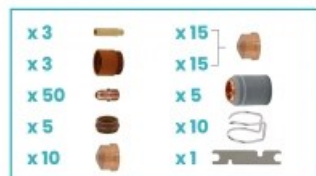

Product details: CUT BOX (medium) fits NW101 / TRAFIMET® A101®/P101®

nov-weld

product code: **NWBOX3-NW101H-M**  
product ean: **5900391247822**

**set contains:**

Code	Description	Quantity
NW06004	Diffusor	3
NW60085	Insulator	3
NW52535	Electrode	50
NW51154	Tip 1.1	10
NW51155	Tip 1.4	15
NW51156	Tip 1.7	15
NW60030	Swirl ring	5
NW51910	Spacer spring	10
NW60376	Shield cap	5
NW60368	Wrench	1

## Product variants

Index	Price
<b>CUT BOX (medium) fits NW101 / TRAFIMET® A101®/P101®</b> NWBOX3-NW101H-M	<b>€445.20 / set</b> Net price
<b>CUT BOX fits NW101 / TRAFIMET® A101®/P101® torch</b> NWBOX3-NW101H	<b>€118.89 / set</b> Net price
<b>CUT BOX (large) fits NW101 / TRAFIMET® A101®/P101® torch</b> NWBOX3-NW101H-L	<b>€890.41 / set</b> Net price