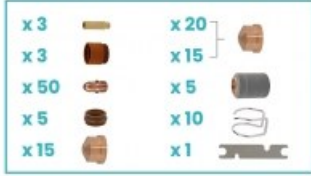

product code: **NWBOX3-NW120H-M**  
 product ean: **5900391247914**

**set contains:**

Code	Description	Quantity
NW60085	Insulator	3
NW06004	Diffusor	3
NW52540	Electrode	50
NW51140S	Tip 1.0	15
NW51141S	Tip 1.35	20
NW51142S	Tip 1.6	15
NW60020	Swirl ring	5
NW51910	Spacer spring	10
NW60328	Shield cap	5
NW60368	Wrench	1

## Product variants

Index	Price
<b>CUT BOX (medium) fits NW120 torch</b> NWBOX3-NW120H-M	<b>€518.95 / set</b> Net price
<b>CUT BOX fits NW120 / EWS® EX100® torch</b> NWBOX3-NW120H	<b>€128.03 / set</b> Net price
<b>CUT BOX (large) fits NW120 torch</b> NWBOX3-NW120H-L	<b>€1,037.91 / set</b> Net price