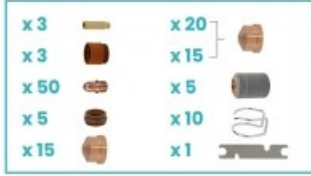

product code: **NWBOX3-NW120H-M**  
 product ean: **5900391247914**

**set contains:**

Code	Description	Quantity
NW60085	Insulator	3
NW06004	Diffusor	3
NW52540	Electrode	50
NW51140S	Tip 1.0	15
NW51141S	Tip 1.35	20
NW51142S	Tip 1.6	15
NW60020	Swirl ring	5
NW51910	Spacer spring	10
NW60328	Shield cap	5
NW60368	Wrench	1

## Product variants

Index	Price
<b>CUT BOX (medium) fits NW120 torch</b> NWBOX3-NW120H-M	<b>€472.30 / set</b> Net price
<b>CUT BOX fits NW120 / EWS® EX100® torch</b> NWBOX3-NW120H	<b>€116.52 / set</b> Net price
<b>CUT BOX (large) fits NW120 torch</b> NWBOX3-NW120H-L	<b>€944.59 / set</b> Net price