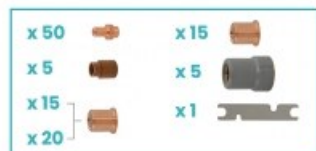

Product details: CUT BOX (medium) fits NW50 /  
CEBORA® P50®

nov-weld

product code: **NWBOX3-NW50H-M**  
product ean: **5900391247945**

**set contains:**

Code	Description	Quantity
NW52512L	Electrode	50
NW51100	Tip 1.0	15
NW51095	Tip 1.0	20
NW51100S	Tip 1.1	15
NW60001	Swirl ring	5
NW60320	Shield cap	5
NW60368	Wrench	1

## Product variants

Index	Price
<b>CUT BOX (medium) fits NW50 / CEBORA® P50®</b> NWBOX3-NW50H-M	<b>€268.79 / set</b> Net price
<b>CUT BOX fits NW50 / CEBORA® P50® torch</b> NWBOX3-NW50H	<b>€61.63 / set</b> Net price
<b>CUT BOX (large) fits NW50 / CEBORA® P50® torch</b> NWBOX3-NW50H-L	<b>€537.59 / set</b> Net price