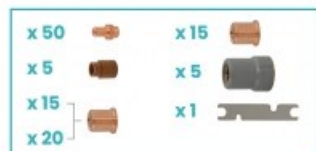

Product details: CUT BOX (medium) fits NW50 /
CEBORA® P50®

nov-weld

product code: **NWBOX3-NW50H-M**
product ean: **5900391247945**

set contains:

Code	Description	Quantity
NW52512L	Electrode	50
NW51100	Tip 1.0	15
NW51095	Tip 1.0	20
NW51100S	Tip 1.1	15
NW60001	Swirl ring	5
NW60320	Shield cap	5
NW60368	Wrench	1

Product variants

Index	Price
CUT BOX (medium) fits NW50 / CEBORA® P50® NWBOX3-NW50H-M	€268.79 / set Net price
CUT BOX fits NW50 / CEBORA® P50® torch NWBOX3-NW50H	€61.63 / set Net price
CUT BOX (large) fits NW50 / CEBORA® P50® torch NWBOX3-NW50H-L	€537.59 / set Net price