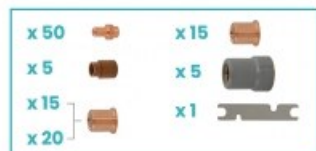

Product details: CUT BOX (medium) fits NW50 /
CEBORA® P50®

nov-weld

product code: **NWBOX3-NW50H-M**
product ean: **5900391247945**

set contains:

Code	Description	Quantity
NW52512L	Electrode	50
NW51100	Tip 1.0	15
NW51095	Tip 1.0	20
NW51100S	Tip 1.1	15
NW60001	Swirl ring	5
NW60320	Shield cap	5
NW60368	Wrench	1

Product variants

Index	Price
CUT BOX (medium) fits NW50 / CEBORA® P50® NWBOX3-NW50H-M	€295.35 / set Net price
CUT BOX fits NW50 / CEBORA® P50® torch NWBOX3-NW50H	€67.72 / set Net price
CUT BOX (large) fits NW50 / CEBORA® P50® torch NWBOX3-NW50H-L	€590.69 / set Net price