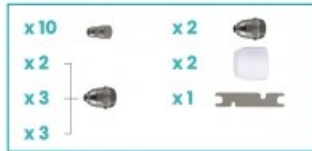

Product details: CUT BOX fits P80 / PANASONIC® P80 torch

nov-Weld

S

product code: **NWBOX3-P80HM**
product ean: **5900391247969**

set contains:

Code	Description	Quantity
NW52790	Electrode	10
NW51280.10	Tip 1.0	2
NW51280.13	Tip 1.3	3
NW51280.15	Tip 1.5	3
NW51280.17	Tip 1.7	2
NW80006	Shield cap	2
NW60368	Wrench	1

Product variants

Index	Price
CUT BOX fits P80 / PANASONIC® P80 torch NWBOX3-P80HM	€39.00 / set Net price
CUT BOX (medium) fits P80 / PANASONIC® P80 torch NWBOX3-P80HM-M	€165.87 / set Net price
CUT BOX (large) fits P80 / PANASONIC® P80 torch NWBOX3-P80HM-L	€345.52 / set Net price