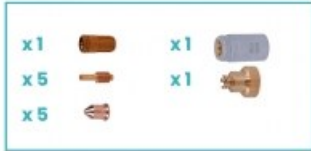

S

product code: **SPBOX3-P125H-125**
 product ean: **5900391248157**

set contains:

Code	Description	Quantity
NW60040	Swirl ring	1
NW52677	Electrode 45-125A	5
NW51419.16	Tip 125A	5
NW60309B	Retaining cap	1
NW51926	Hand shield	1

Product variants

Index	Price
CUT BOX fits SP125HY torch [tip 125A] SPBOX3-P125H-125	€111.46 / set Net price
CUT BOX (medium) fits SP125HY torch [tip 125A] SPBOX3-P125H-125-M	€684.45 / set Net price
CUT BOX (large) fits SP125HY torch [tip 125A] SPBOX3-P125H-125-L	€1,368.91 / set Net price