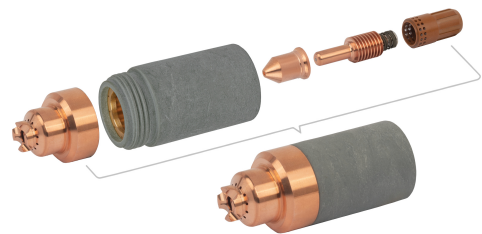

product code: **NW53641M**
 product ean: **5900391248249**

Product variants

Index	Price
Cartridge SP45HY 45A [handheld] NW53641M	€47.52 / pc Net price
Cartridge SP85HY 65A [handheld] NW53642M	€47.52 / pc Net price
Cartridge SP85HY 85A [handheld] NW53643M	€47.52 / pc Net price
Cartridge SP125HY 105A [handheld] NW53644M	€49.60 / pc Net price
Cartridge SP125HY 125A [handheld] NW53645M	€49.60 / pc Net price

Product description

CARTRIDGE

Cartridge is a single-piece plasma cutting torch component that replaces an entire set of parts. Its replacement is incredibly simple and fast, which helps save time and increase work efficiency.

(compatible with Hypertherm® SmartSYNC® torches using the **NW53300SY1** adapter)

Technical details

Manufacturer	NW®
Torch	SPARTUS®, HYPERTHERM®
Type of torch	hand
Type SPARTUS®	SP 45/85/125 HY
Type HYPERTHERM®	SmartSYNC®