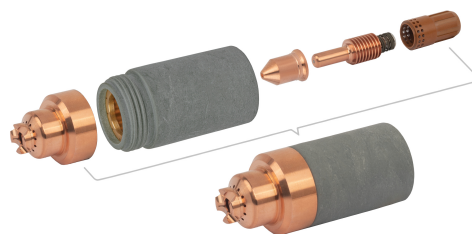

product code: **NW53641M**  
product ean: **5900391248249**

### CARTRIDGE

**Cartridge** is a single-piece plasma cutting torch component that replaces an entire set of parts. Its replacement is incredibly simple and fast, which helps save time and increase work efficiency.