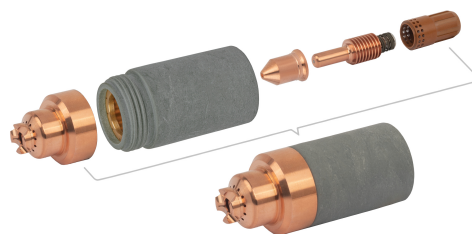

product code: **NW53642M**
product ean: **5900391248256**

Product variants

Index	Price
Cartridge SP85HY 65A [handheld] NW53642M	€47.52 / pc Net price
Cartridge SP45HY 45A [handheld] NW53641M	€47.52 / pc Net price
Cartridge SP85HY 85A [handheld] NW53643M	€47.52 / pc Net price
Cartridge SP125HY 105A [handheld] NW53644M	€49.60 / pc Net price
Cartridge SP125HY 125A [handheld] NW53645M	€49.60 / pc Net price

Product description

CARTRIDGE

Cartridge is a single-piece plasma cutting torch component that replaces an entire set of parts. Its replacement is incredibly simple and fast, which helps save time and increase work efficiency.

Technical details

Torch	SPARTUS® , HYPERTHERM®
Type of torch	hand
Type SPARTUS®	SP 45/85/125 HY
Type HYPERTHERM®	SmartSYNC®