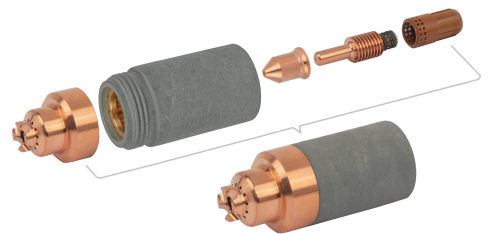

product code: **NW53642M**
 product ean: **5900391248256**

Product variants

Index	Price
Cartridge SP85HY 65A [handheld] NW53642M	€47.52 / pc Net price
Cartridge SP45HY 45A [handheld] NW53641M	€47.52 / pc Net price
Cartridge SP85HY 85A [handheld] NW53643M	€47.52 / pc Net price
Cartridge SP125HY 105A [handheld] NW53644M	€49.60 / pc Net price
Cartridge SP125HY 125A [handheld] NW53645M	€49.60 / pc Net price

Product description

CARTRIDGE

Cartridge is a single-piece plasma cutting torch component that replaces an entire set of parts. Its replacement is incredibly simple and fast, which helps save time and increase work efficiency.

(compatible with Hypertherm® SmartSYNC® torches using the **NW53300SY1** adapter)

Technical details

Torch	SPARTUS® , HYPERTHERM®
Type of torch	hand
Type SPARTUS®	SP 45/85/125 HY
Type HYPERTHERM®	SmartSYNC®