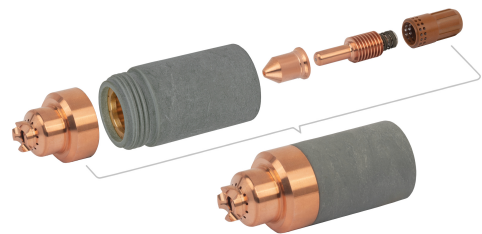

product code: **NW53643M**
 product ean: **5900391248263**

Product variants

| Index | Price |
|--|---------------------------------|
| Cartridge SP85HY 85A [handheld] NW53643M | €47.52 / pc Net price |
| Cartridge SP45HY 45A [handheld] NW53641M | €47.52 / pc Net price |
| Cartridge SP85HY 65A [handheld] NW53642M | €47.52 / pc Net price |
| Cartridge SP125HY 105A [handheld] NW53644M | €49.60 / pc Net price |
| Cartridge SP125HY 125A [handheld] NW53645M | €49.60 / pc Net price |

Product description

CARTRIDGE

Cartridge is a single-piece plasma cutting torch component that replaces an entire set of parts. Its replacement is incredibly simple and fast, which helps save time and increase work efficiency.

(compatible with Hypertherm® SmartSYNC® torches using the **NW53300SY1** adapter)

Technical details

| | |
|-------------------------|-------------------------------|
| Torch | SPARTUS® , HYPERTHERM® |
| Type of torch | hand |
| Type SPARTUS® | SP 45/85/125 HY |
| Type HYPERTHERM® | SmartSYNC® |