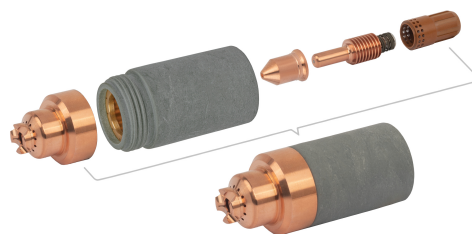

product code: **NW53644M**
product ean: **5900391248270**

Product variants

Index	Price
Cartridge SP125HY 105A [handheld] NW53644M	€49.60 / pc Net price
Cartridge SP45HY 45A [handheld] NW53641M	€47.52 / pc Net price
Cartridge SP85HY 65A [handheld] NW53642M	€47.52 / pc Net price
Cartridge SP85HY 85A [handheld] NW53643M	€47.52 / pc Net price
Cartridge SP125HY 125A [handheld] NW53645M	€49.60 / pc Net price

Product description

CARTRIDGE

Cartridge is a single-piece plasma cutting torch component that replaces an entire set of parts. Its replacement is incredibly simple and fast, which helps save time and increase work efficiency.

Technical details

Torch	SPARTUS® , HYPERTHERM®
Type of torch	hand
Type SPARTUS®	SP 45/85/125 HY
Type HYPERTHERM®	SmartSYNC®