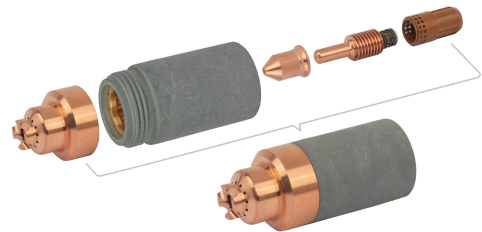

product code: **NW53644M**
 product ean: **5900391248270**

Product variants

Index	Price
Cartridge SP125HY 105A [handheld] NW53644M	€49.60 / pc Net price
Cartridge SP45HY 45A [handheld] NW53641M	€47.52 / pc Net price
Cartridge SP85HY 65A [handheld] NW53642M	€47.52 / pc Net price
Cartridge SP85HY 85A [handheld] NW53643M	€47.52 / pc Net price
Cartridge SP125HY 125A [handheld] NW53645M	€49.60 / pc Net price

Product description

CARTRIDGE

Cartridge is a single-piece plasma cutting torch component that replaces an entire set of parts. Its replacement is incredibly simple and fast, which helps save time and increase work efficiency.

(compatible with Hypertherm® SmartSYNC® torches using the **NW53300SY1** adapter)

Technical details

Torch	SPARTUS® , HYPERTHERM®
Type of torch	hand
Type SPARTUS®	SP 45/85/125 HY
Type HYPERTHERM®	SmartSYNC®