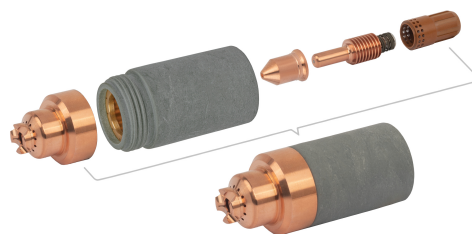

Technical details

Torch	SPARTUS®, HYPERTHERM®
Type of torch	hand
Type SPARTUS®	SP 45/85/125 HY
Type HYPERTHERM®	SmartSYNC®