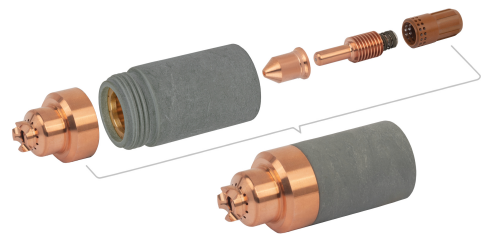

product code: **NW53645M**
 product ean: **5900391248287**

Product variants

Index	Price
Cartridge SP125HY 125A [handheld] NW53645M	€49.60 / pc Net price
Cartridge SP45HY 45A [handheld] NW53641M	€47.52 / pc Net price
Cartridge SP85HY 65A [handheld] NW53642M	€47.52 / pc Net price
Cartridge SP85HY 85A [handheld] NW53643M	€47.52 / pc Net price
Cartridge SP125HY 105A [handheld] NW53644M	€49.60 / pc Net price

Product description

CARTRIDGE

Cartridge is a single-piece plasma cutting torch component that replaces an entire set of parts. Its replacement is incredibly simple and fast, which helps save time and increase work efficiency.

Technical details

Torch	SPARTUS® , HYPERTHERM®
Type of torch	hand
Type SPARTUS®	SP 45/85/125 HY
Type HYPERTHERM®	SmartSYNC®