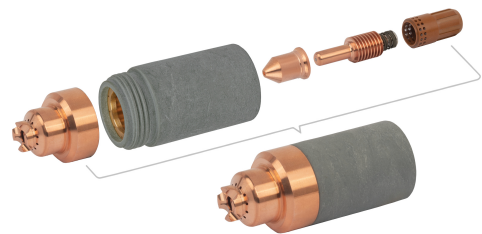

Technical details

Manufacturer	NW®
Torch	SPARTUS®, HYPERTHERM®
Type of torch	hand
Type SPARTUS®	SP 45/85/125 HY
Type HYPERTHERM®	SmartSYNC®