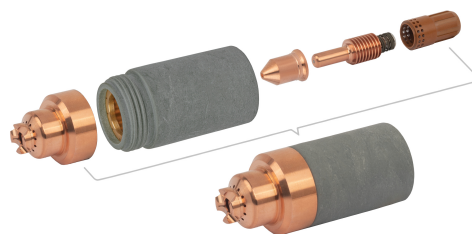

product code: **NW53645M**
product ean: **5900391248287**

Product variants

Index	Price
Cartridge SP125HY 125A [handheld] NW53645M	€49.60 / pc Net price
Cartridge SP45HY 45A [handheld] NW53641M	€47.52 / pc Net price
Cartridge SP85HY 65A [handheld] NW53642M	€47.52 / pc Net price
Cartridge SP85HY 85A [handheld] NW53643M	€47.52 / pc Net price
Cartridge SP125HY 105A [handheld] NW53644M	€49.60 / pc Net price

Product description

CARTRIDGE

Cartridge is a single-piece plasma cutting torch component that replaces an entire set of parts. Its replacement is incredibly simple and fast, which helps save time and increase work efficiency.

Technical details

Torch	SPARTUS® , HYPERTHERM®
Type of torch	hand
Type SPARTUS®	SP 45/85/125 HY
Type HYPERTHERM®	SmartSYNC®