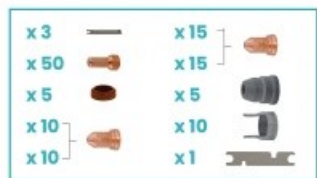

Product details: CUT BOX to hand/machine plasma torch SP80H/M (middle)

product code: B2B-SPBOX3-SP80HM-M

Product variants

Index	Price
CUT BOX to hand/machine plasma torch SP80H/M (middle) B2B-SPBOX3-SP80HM-M	€514.49 / set Net price