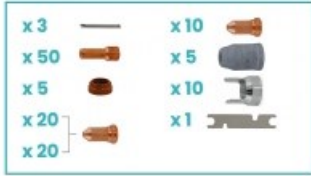

Product details: CUT BOX to hand/machine plasma torch SP100H/M (middle)

product code: **B2B-SPBOX3-SP100HM-120-M**

## Product variants

Index	Price
<b>CUT BOX to hand/machine plasma torch SP100H/M (middle)</b> B2B-SPBOX3-SP100HM-120-M	<b>€659.38 / set</b> Net price