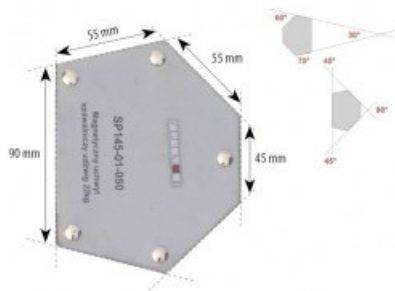

Product details: Magnetic welding holder, max working load 22kg

nov-Weld

product code: **SP145-01-050**
product ean: **5900391205495**

Product variants

Index	Price
Magnetic welding holder, max working load 22kg SP145-01-050	€2.56 / pc Net price
Magnetic welding holder, max working load 11kg SP145-01-025	€1.83 / pc Net price
Magnetic welding holder, max working load 33kg SP145-01-075	€5.12 / pc Net price