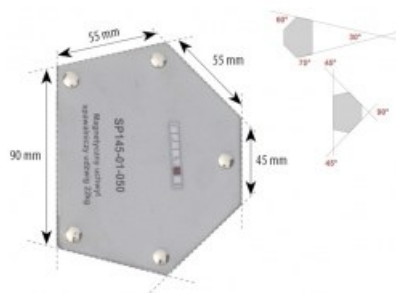

Product details: Magnetic welding holder, max working load 22kg

product code: **SP145-01-050**  
product ean: **5900391205495**