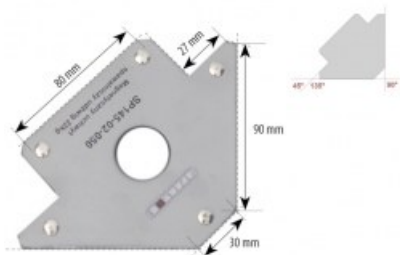

Product details: Magnetic welding holder - arrow, max working load 22kg

product code: **SP145-02-050**  
product ean: **5900391205525**

## Product variants

Index	Price
<b>Magnetic welding holder - arrow, max working load 22kg</b> SP145-02-050	<b>€4.15 / pc</b> Net price
<b>Magnetic welding holder - arrow, max working load 11kg</b> SP145-02-025	<b>€2.66 / pc</b> Net price
<b>Magnetic welding holder - arrow, max working load 33kg</b> SP145-02-075	<b>€6.65 / pc</b> Net price