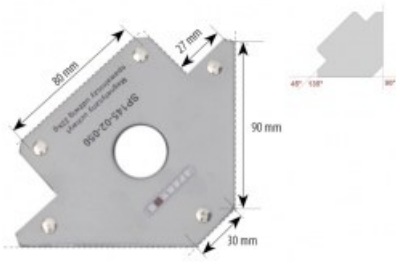

Product details: Magnetic welding holder - arrow, max working load 22kg

product code: **SP145-02-050**  
product ean: **5900391205525**

## Product variants

Index	Price
<b>Magnetic welding holder - arrow, max working load 22kg</b> SP145-02-050	<b>€4.15 / pc</b> Net price
<b>Magnetic welding holder - arrow, max working load 11kg</b> SP145-02-025	<b>€2.66 / pc</b> Net price
<b>Magnetic welding holder - arrow, max working load 33kg</b> SP145-02-075	<b>€6.65 / pc</b> Net price