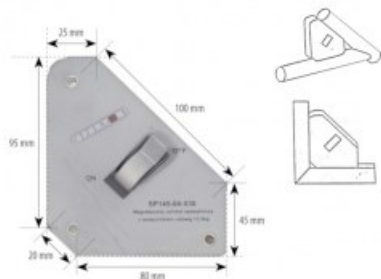

Product details: Magnetic welding holder with switch on/off, max working load 13,5kg

nov-Weld

product code: **SP145-04-030**
product ean: **5900391205556**

Product variants

Index	Price
Magnetic welding holder with switch on/off, max working load 13,5kg SP145-04-030	€17.17 / pc Net price
Magnetic welding holder with switch on/off, max working load 25kg SP145-04-055	€27.47 / pc Net price