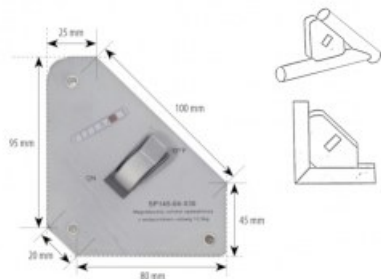

Product details: Magnetic welding holder with switch on/off, max working load 13,5kg

nov-Weld

product code: **SP145-04-030**
product ean: **5900391205556**

Product variants

Index	Price
Magnetic welding holder with switch on/off, max working load 13,5kg SP145-04-030	€18.31 / pc Net price
Magnetic welding holder with switch on/off, max working load 25kg SP145-04-055	€29.30 / pc Net price