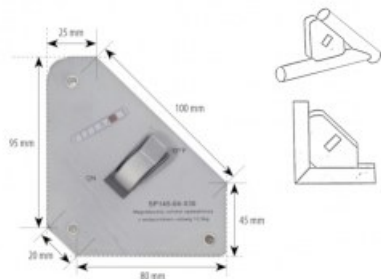

Product details: Magnetic welding holder with switch on/off, max working load 13,5kg

nov-Weld

product code: **SP145-04-030**
product ean: **5900391205556**

Product variants

Index	Price
Magnetic welding holder with switch on/off, max working load 13,5kg SP145-04-030	€18.05 / pc Net price
Magnetic welding holder with switch on/off, max working load 25kg SP145-04-055	€31.33 / pc Net price