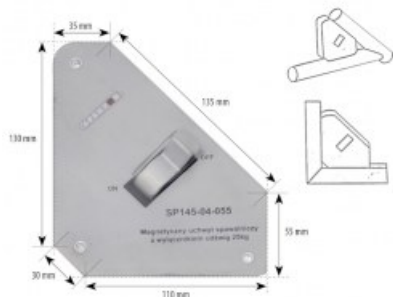

Product details: Magnetic welding holder with switch on/off, max working load 25kg

nov-Weld

product code: **SP145-04-055**
product ean: **5900391205563**

Product variants

| Index | Price |
|--|---------------------------------|
| Magnetic welding holder with switch on/off, max working load 25kg SP145-04-055 | €29.30 / pc Net price |
| Magnetic welding holder with switch on/off, max working load 13,5kg SP145-04-030 | €18.31 / pc Net price |