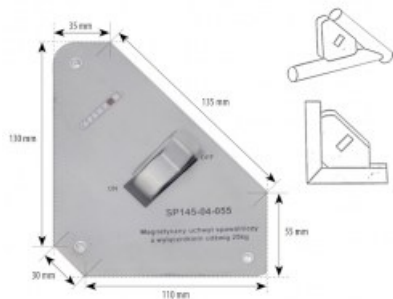

Product details: Magnetic welding holder with switch on/off, max working load 25kg

nov-Weld

product code: **SP145-04-055**
product ean: **5900391205563**

Product variants

Index	Price
Magnetic welding holder with switch on/off, max working load 25kg SP145-04-055	€31.33 / pc Net price
Magnetic welding holder with switch on/off, max working load 13,5kg SP145-04-030	€18.05 / pc Net price