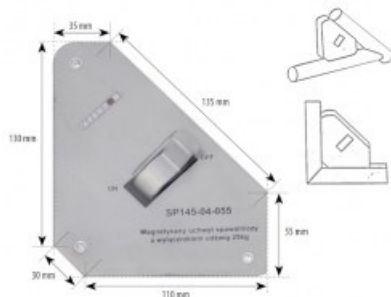

Product details: Magnetic welding holder with switch on/off, max working load 25kg

nov-Weld

product code: **SP145-04-055**
product ean: **5900391205563**

Product variants

Index	Price
Magnetic welding holder with switch on/off, max working load 25kg SP145-04-055	€27.47 / pc Net price
Magnetic welding holder with switch on/off, max working load 13,5kg SP145-04-030	€17.17 / pc Net price