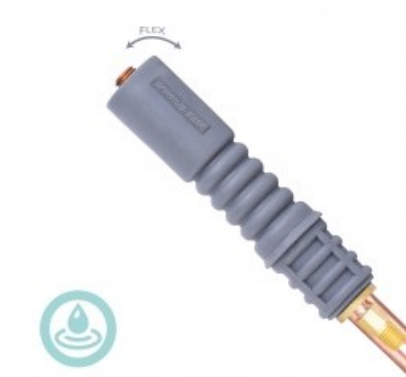

Product details: Torch body SP235F flex, without head (liquid)

product code: **SP235F**
product ean: **5900391224427**

Product variants

Index	Price
Torch body SP235F flex, without head (liquid) SP235F	€56.38 / pc Net price

Technical details

Series	Pro
Cooling type	liquid
Solution	Removable heads system
Torch body type	hand torch, flex
Load DC	SP9-70: 200A / SP1726: 225A / SP24-70: 160A
Load AC	SP9-70: 170A / SP1726: 180A / SP24-70: 125A
Electrode diameter	SP9-70: 0.5-3.2mm / SP1726: 0.5-4.0 / SP24-70: 0.5-2.4mm
Gas flow rate	7 - 20 l/min.
Liquid cooling flow	1.0 - 1.5 l/min.