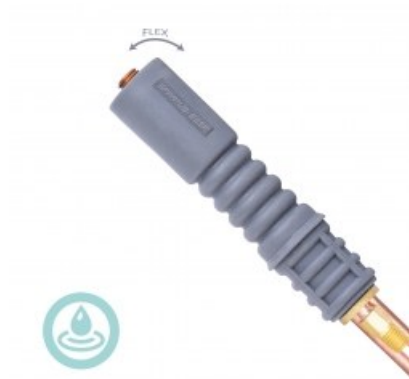

Product details: Torch body SP235F flex, without head (liquid)

product code: **SP235F**
product ean: **5900391224427**

Product variants

Index	Price
Torch body SP235F flex, without head (liquid) SP235F	€56.38 / pc Net price

Technical details

Series	Pro
Cooling type	liquid
Solution	Removable heads system
Torch body type	hand torch, flex
Load DC	SP9-70: 200A / SP1726: 225A / SP24-70: 160A
Load AC	SP9-70: 170A / SP1726: 180A / SP24-70: 125A
Electrode diameter	SP9-70: 0.5-3.2mm / SP1726: 0.5-4.0 / SP24-70: 0.5-2.4mm
Gas flow rate	7 - 20 l/min.
Liquid cooling flow	1.0 - 1.5 l/min.