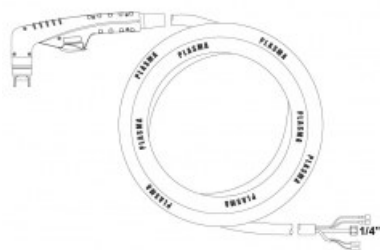

product code: NW09820

Product variants

Index	Price
PT80H Hand torch 6m (1/4") NW09820	€273.06 / pc Net price

Technical details

Type of torch	hand
Standard	PT™
Length	6m
Cutting current	30 - 80A
Gas	air / N2
Duty cycle	60%
Recommended work pressure	4.4 - 5bar
Air flow	160l/min
Arc ignition	without HF
Pilot arc	18 - 22A
Type PT™	PT80