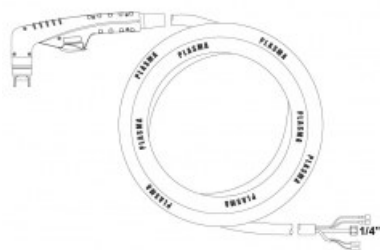

product code: NW09820

Product variants

Index	Price
PT80H Hand torch 6m (1/4") NW09820	€300.03 / pc Net price

Technical details

Type of torch	hand
Standard	PT™
Length	6m
Cutting current	30 - 80A
Gas	air / N2
Duty cycle	60%
Recommended work pressure	4.4 - 5bar
Air flow	160l/min
Arc ignition	without HF
Pilot arc	18 - 22A
Type PT™	PT80