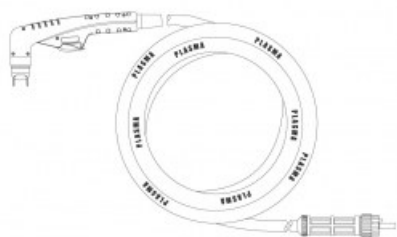

## Product variants

Index	Price
<b>PT80H Hand torch 6m (central connector)</b> NW09821	<b>€309.30 / pc</b> Net price

## Technical details

Type of torch	hand
Standard	PT™
Length	6m
Cutting current	30 - 80A
Gas	air / N2
Duty cycle	60%
Recommended work pressure	4.4 - 5bar
Air flow	160l/min
Arc ignition	without HF
Pilot arc	18 - 22A
Type PT™	PT80