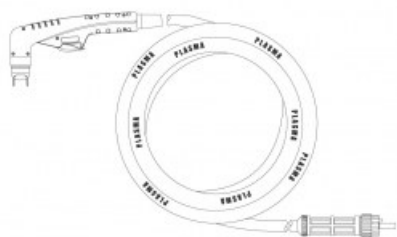

product code: **NW09821**

Product variants

Index	Price
PT80H Hand torch 6m (central connector) NW09821	€309.30 / pc Net price

Technical details

Type of torch	hand
Standard	PT™
Length	6m
Cutting current	30 - 80A
Gas	air / N2
Duty cycle	60%
Recommended work pressure	4.4 - 5bar
Air flow	160l/min
Arc ignition	without HF
Pilot arc	18 - 22A
Type PT™	PT80