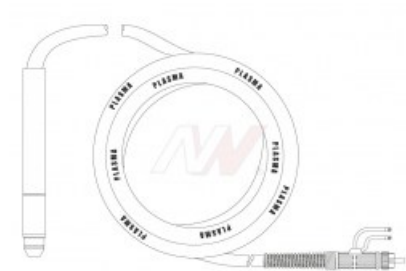

product code: **NW07852**

## Product variants

Index	Price
<b>Machine torch 12m central connector</b> NW07852	<b>€1,741.00 / pc</b> Net price
<b>Machine torch 12m central connector</b> NW06951S	<b>€674.98 / pc</b> Net price

## Technical details

Type of torch	machine
Standard	EWS® / LINCLON®
Length	12m
Type EWS® / LINCOLN®	EX100RF / T120W
Reference number	W0400041