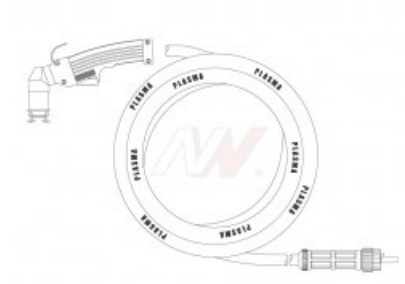

product code: **NW06051**

Product variants

Index	Price
Hand torch 6m central connector NW06051	€376.66 / pc Net price

Technical details

Type of torch	hand
Standard	TRAFIMET®
Length	6m
Type TRAFIMET®	A90 / 101 P80 / 81