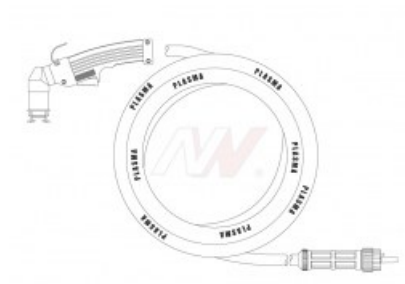

product code: **NW06051**

## Product variants

Index	Price
<b>Hand torch 6m central connector</b> NW06051	<b>€342.79 / pc</b> Net price

## Technical details

Type of torch	hand
Standard	TRAFIMET®
Length	6m
Type TRAFIMET®	A90 / 101 P80 / 81