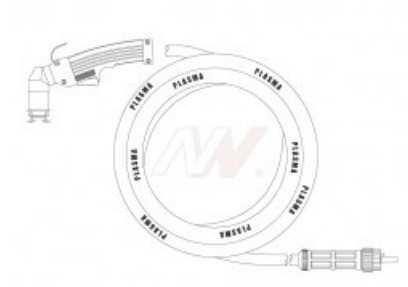

product code: **NW06051**

Product variants

Index	Price
Hand torch 6m central connector NW06051	€342.79 / pc Net price

Technical details

Type of torch	hand
Standard	TRAFIMET®
Length	6m
Type TRAFIMET®	A90 / 101 P80 / 81