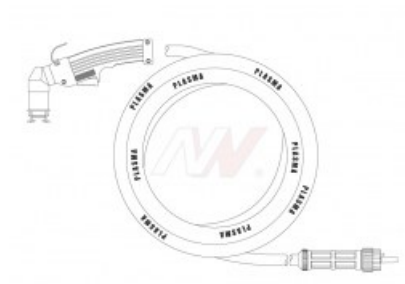

product code: **NW06051**

Product variants

Index	Price
Hand torch 6m central connector NW06051	€342.79 / pc Net price

Technical details

Type of torch	hand
Standard	TRAFIMET®
Length	6m
Type TRAFIMET®	A90 / 101 P80 / 81