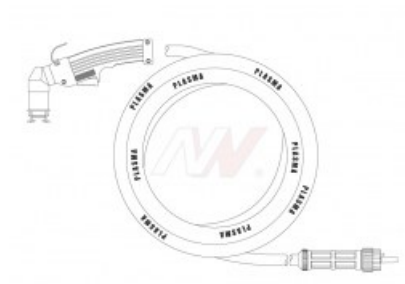

product code: **NW06051**

## Product variants

Index	Price
<b>Hand torch 6m central connector</b> NW06051	<b>€353.08 / pc</b> Net price

## Technical details

Type of torch	hand
Standard	TRAFIMET®
Length	6m
Type TRAFIMET®	A90 / 101 P80 / 81