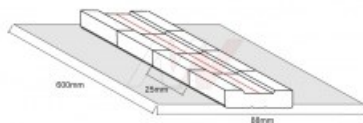

product code: **NW090-01-004**

product ean: **5900391226223**

Product variants

Index	Price
Ceramic backing with trapeze groove NW090-01-004	€0.81 / pc Net price