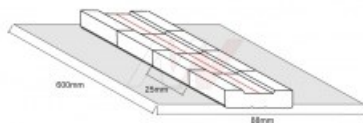

product code: **NW090-01-004**

product ean: **5900391226223**

Product variants

Index	Price
Ceramic backing with trapeze groove NW090-01-004	€0.86 / pc Net price