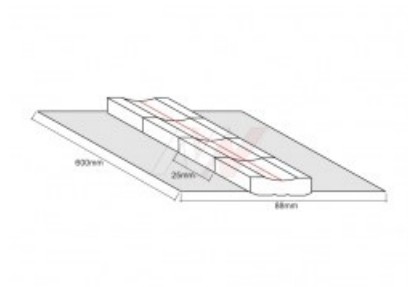

product code: **NW090-01-003**

product ean: **5900391226216**

Product variants

Index	Price
Ceramic backing with lens groove NW090-01-003	€0.86 / pc Net price