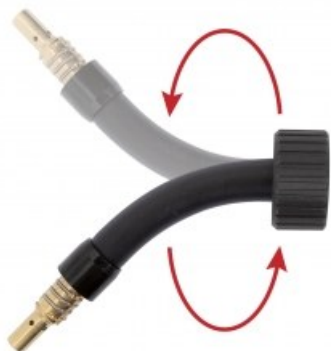

## Product details: Rotary swan neck 150R with contact tip holder [old version]

product code: **SP15R-00-001**  
product ean: **5900391201961**

## Product variants

Index	Price
<b>Rotary swan neck 150R with contact tip holder [old version]</b> SP15R-00-001	<b>€10.68 / pc</b> Net price
<b>Rotary torch adapter [150R, 240R, 250R, 360R]</b> SP15R-00-012	<b>€6.44 / pc</b> Net price
<b>Swan neck with contact tip holder 150</b> SP15-00-001	<b>€2.89 / pc</b> Net price
<b>Flexible swan neck with contact tip holder SPARTUS 150F</b> SP15F-00-001	<b>€48.60 / pc</b> Net price
<b>Rotary swan neck 150R with contact tip holder</b> SP15R-00-011	<b>€10.68 / pc</b> Net price

## Technical details

Torch body	ręczny obrotowy
Usage	150