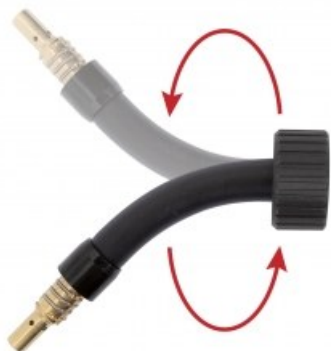

Product details: Rotary swan neck 150R with contact tip holder [old version]

product code: **SP15R-00-001**
product ean: **5900391201961**

Product variants

Index	Price
Rotary swan neck 150R with contact tip holder [old version] SP15R-00-001	€10.01 / pc Net price
Rotary torch adapter [150R, 240R, 250R, 360R] SP15R-00-012	€6.03 / pc Net price
Swan neck with contact tip holder 150 SP15-00-001	€2.71 / pc Net price
Flexible swan neck with contact tip holder SPARTUS 150F SP15F-00-001	€45.56 / pc Net price
Rotary swan neck 150R with contact tip holder SP15R-00-011	€10.01 / pc Net price

Technical details

Torch body	ręczny obrotowy
Usage	150