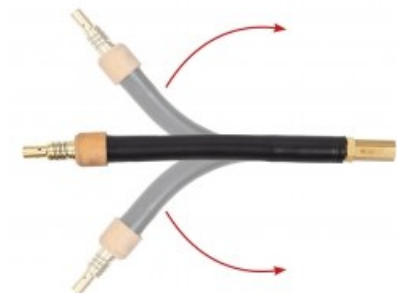

# Product details: Flexible swan neck with contact tip holder SPARTUS 150F

product code: **SP15F-00-001**  
product ean: **5900391201947**

## Product variants

Index	Price
<b>Flexible swan neck with contact tip holder SPARTUS 150F</b> SP15F-00-001	<b>€45.56 / pc</b> Net price
<b>Rotary torch adapter [150R, 240R, 250R, 360R]</b> SP15R-00-012	<b>€6.03 / pc</b> Net price
<b>Swan neck with contact tip holder 150</b> SP15-00-001	<b>€2.71 / pc</b> Net price
<b>Rotary swan neck 150R with contact tip holder [old version]</b> SP15R-00-001	<b>€10.01 / pc</b> Net price
<b>Rotary swan neck 150R with contact tip holder</b> SP15R-00-011	<b>€10.01 / pc</b> Net price

## Technical details

Torch body	ręczny giętki
Usage	150