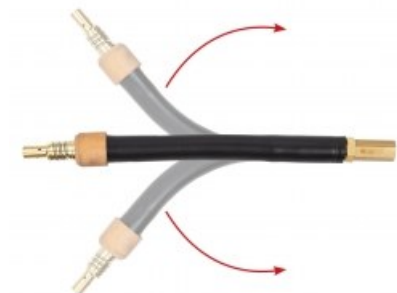

product code: SP15F-00-001
product ean: 5900391201947

Product variants

Index	Price
Flexible swan neck with contact tip holder SPARTUS 150F SP15F-00-001	€45.56 / pc Net price
Rotary torch adapter [150R, 240R, 250R, 360R] SP15R-00-012	€6.03 / pc Net price
Swan neck with contact tip holder 150 SP15-00-001	€2.71 / pc Net price
Rotary swan neck 150R with contact tip holder [old version] SP15R-00-001	€10.01 / pc Net price
Rotary swan neck 150R with contact tip holder SP15R-00-011	€10.01 / pc Net price

Technical details

Torch body	ręczny giętki
Usage	150