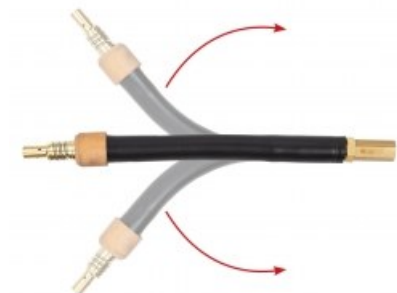

product code: **SP15F-00-001**  
product ean: **5900391201947**

## Product variants

Index	Price
<b>Flexible swan neck with contact tip holder SPARTUS 150F</b> SP15F-00-001	<b>€45.56 / pc</b> Net price
<b>Rotary torch adapter [150R, 240R, 250R, 360R]</b> SP15R-00-012	<b>€6.03 / pc</b> Net price
<b>Swan neck with contact tip holder 150</b> SP15-00-001	<b>€2.71 / pc</b> Net price
<b>Rotary swan neck 150R with contact tip holder [old version]</b> SP15R-00-001	<b>€10.01 / pc</b> Net price
<b>Rotary swan neck 150R with contact tip holder</b> SP15R-00-011	<b>€10.01 / pc</b> Net price

## Technical details

Torch body	ręczny giętki
Usage	150