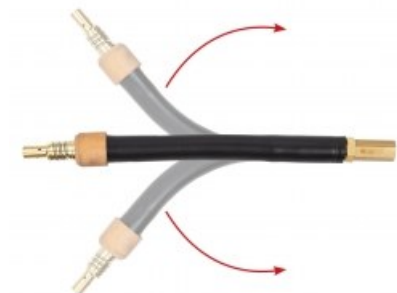

product code: SP15F-00-001  
product ean: 5900391201947

## Product variants

Index	Price
<b>Flexible swan neck with contact tip holder SPARTUS 150F</b> SP15F-00-001	<b>€48.60 / pc</b> Net price
<b>Rotary torch adapter [150R, 240R, 250R, 360R]</b> SP15R-00-012	<b>€6.44 / pc</b> Net price
<b>Swan neck with contact tip holder 150</b> SP15-00-001	<b>€2.89 / pc</b> Net price
<b>Rotary swan neck 150R with contact tip holder [old version]</b> SP15R-00-001	<b>€10.68 / pc</b> Net price
<b>Rotary swan neck 150R with contact tip holder</b> SP15R-00-011	<b>€10.68 / pc</b> Net price

## Technical details

Torch body	ręczny giętki
Usage	150