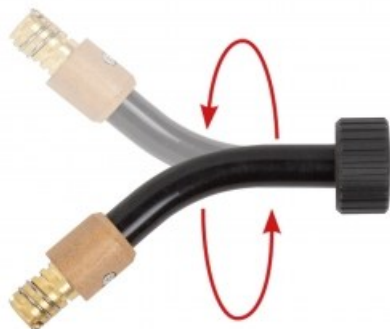

product code: SP25R-00-001
product ean: 5900391202074

Product variants

Index	Price
Rotary swan neck 250R with spring [old version] SP25R-00-001	€14.16 / pc Net price
Swan neck with spring 250 SP25-00-001	€4.43 / pc Net price
Flexible swan neck 250F with spring SP25F-00-001	€52.04 / pc Net price
Rotary swan neck 250R with spring SP25R-00-011	€14.16 / pc Net price
Machine swan neck 250 45° SP25M-00-045	€24.13 / pc Net price
Machine swan neck 250 180° SP25M-00-180	€24.13 / pc Net price

Technical details

Torch body	ręczny obrotowy
Usage	250