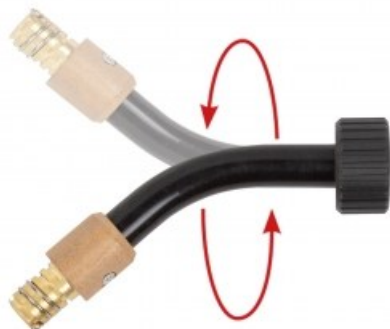

Product details: Rotary swan neck 250R with spring  
[old version]

product code: SP25R-00-001  
product ean: 5900391202074

## Product variants

Index	Price
<b>Rotary swan neck 250R with spring [old version]</b> SP25R-00-001	<b>€14.16 / pc</b> Net price
<b>Swan neck with spring 250</b> SP25-00-001	<b>€4.43 / pc</b> Net price
<b>Flexible swan neck 250F with spring</b> SP25F-00-001	<b>€52.04 / pc</b> Net price
<b>Rotary swan neck 250R with spring</b> SP25R-00-011	<b>€14.16 / pc</b> Net price
<b>Machine swan neck 250 45°</b> SP25M-00-045	<b>€24.13 / pc</b> Net price
<b>Machine swan neck 250 180°</b> SP25M-00-180	<b>€24.13 / pc</b> Net price

## Technical details

Torch body	ręczny obrotowy
Usage	250