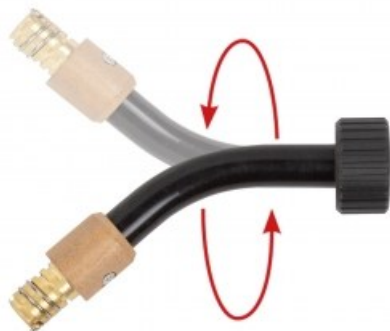

product code: SP25R-00-001
product ean: 5900391202074

Product variants

Index	Price
Rotary swan neck 250R with spring [old version] SP25R-00-001	€14.16 / pc Net price
Swan neck with spring 250 SP25-00-001	€4.43 / pc Net price
Flexible swan neck 250F with spring SP25F-00-001	€52.04 / pc Net price
Rotary swan neck 250R with spring SP25R-00-011	€14.16 / pc Net price
Machine swan neck 250 45° SP25M-00-045	€24.13 / pc Net price
Machine swan neck 250 180° SP25M-00-180	€24.13 / pc Net price

Technical details

Torch body	ręczny obrotowy
Usage	250