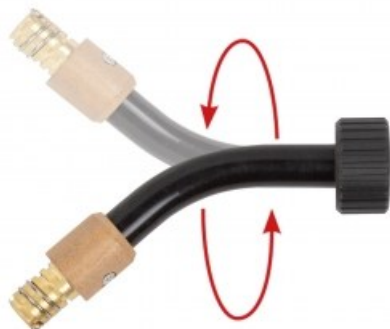

product code: SP25R-00-001
product ean: 5900391202074

Product variants

Index	Price
Rotary swan neck 250R with spring [old version] SP25R-00-001	€15.10 / pc Net price
Swan neck with spring 250 SP25-00-001	€4.10 / pc Net price
Flexible swan neck 250F with spring SP25F-00-001	€55.52 / pc Net price
Rotary swan neck 250R with spring SP25R-00-011	€15.10 / pc Net price
Machine swan neck 250 45° SP25M-00-045	€25.74 / pc Net price
Machine swan neck 250 180° SP25M-00-180	€25.74 / pc Net price

Technical details

Torch body	ręczny obrotowy
Usage	250