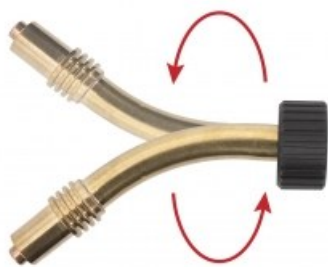

product code: **SP24R-00-001**
product ean: **5900391202029**

Product variants

| Index | Price |
|--|---------------------------------|
| Rotary swan neck 240R [old version] SP24R-00-001 | €14.16 / pc Net price |
| Swan neck 240 SP24-00-001 | €4.77 / pc Net price |
| Rotary swan neck 240R with diffuser SP24R-00-011 | €14.16 / pc Net price |

Technical details

| | |
|------------|------------------------|
| Torch body | ręczny obrotowy |
| Usage | 240/241 |