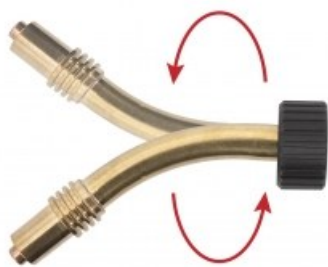

product code: **SP24R-00-001**
product ean: **5900391202029**

Product variants

Index	Price
Rotary swan neck 240R [old version] SP24R-00-001	€15.10 / pc Net price
Swan neck 240 SP24-00-001	€5.09 / pc Net price
Rotary swan neck 240R with diffuser SP24R-00-011	€15.10 / pc Net price

Technical details

Torch body	ręczny obrotowy
Usage	240/241