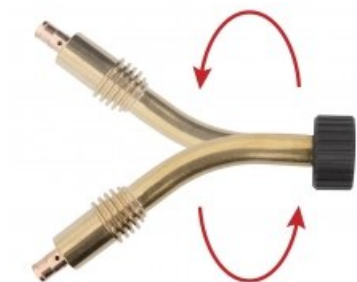

product code: **SP36R-00-001**  
product ean: **5900391202111**

## Product variants

Index	Price
<b>Rotary swan neck 360R [old version]</b> SP36R-00-001	<b>€17.47 / pc</b> Net price
<b>Swan neck 360</b> SP36-00-001	<b>€6.92 / pc</b> Net price
<b>Machine swan neck 360 45°</b> SP36M-00-045	<b>€28.89 / pc</b> Net price
<b>Rotary swan neck 360R with diffuser</b> SP36R-00-011	<b>€17.47 / pc</b> Net price
<b>Machine swan neck 360 180°</b> SP36M-00-180	<b>€28.89 / pc</b> Net price

## Technical details

Torch body	ręczny obrotowy
Usage	360