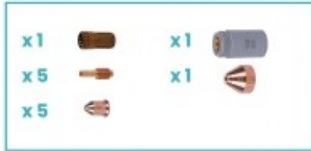

S

product code: **SPBOX3-P45M-045**

product ean: **5900391231593**

set contains:

Code	Description	Quantity
NW60042	Swirl ring	1
NW52677	Electrode 45-125A	5
NW51416	Tip 45A	5
NW60309A	Retaining cap 48-85A	1
NW51922	Machine shield 48-85A	1

Product variants

Index	Price
CUT BOX fits SP45MY torch SPBOX3-P45M-045	€107.19 / set Net price
CUT BOX (medium) fits SP45MY torch SPBOX3-P45M-045-M	€657.26 / set Net price
CUT BOX (large) fits SP45MY torch SPBOX3-P45M-045-L	€1,314.52 / set Net price