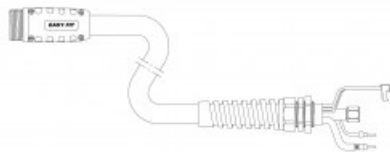

Product details: Cable 7.5m (connection EASY-FIT, POWERMAX600® quick connector for hand torch)

product code: NW09881FX-HY

Product variants

Index	Price
Cable 7.5m (connection EASY-FIT, POWERMAX600® quick connector for hand torch) NW09881FX-HY	€259.54 / pc Net price