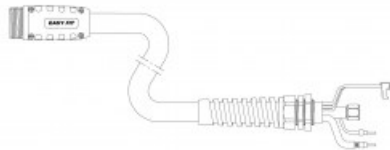

Product details: Cable 7.5m (connection EASY-FIT, POWERMAX600® quick connector for hand torch)

product code: NW09881FX-HY

Product variants

Index	Price
Cable 7.5m (connection EASY-FIT, POWERMAX600® quick connector for hand torch) NW09881FX-HY	€259.54 / pc Net price