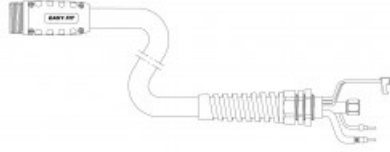

Product details: Cable 7.5m (connection EASY-FIT, POWERMAX600® quick connector for hand torch)

product code: NW09881FX-HY

## Product variants

Index	Price
<b>Cable 7.5m (connection EASY-FIT, POWERMAX600® quick connector for hand torch)</b> NW09881FX-HY	<b>€267.33 / pc</b> Net price