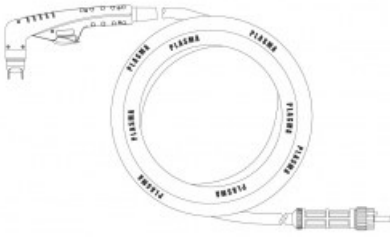

Product details: PT80H Hand torch 6m (central connector) (coaxial cable)

product code: **NW09821CX**

## Product variants

Index	Price
<b>PT80H Hand torch 6m (central connector) (coaxial cable)</b> NW09821CX	<b>€467.00</b> / pc Net price

## Technical details

Type of torch	hand
Standard	PT™
Length	6m
Cutting current	30 - 80A
Gas	air / N2
Duty cycle	60%
Recommended work pressure	4.4 - 5bar
Air flow	160l/min
Arc ignition	without HF
Pilot arc	18 - 22A
Type PT™	PT80