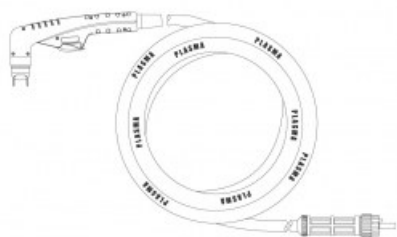

Product details: PT80H Hand torch 6m (central connector) (coaxial cable)

product code: **NW09821CX**

## Product variants

Index	Price
<b>PT80H Hand torch 6m (central connector) (coaxial cable)</b> NW09821CX	<b>€425.01 / pc</b> Net price

## Technical details

Type of torch	hand
Standard	PT™
Length	6m
Cutting current	30 - 80A
Gas	air / N2
Duty cycle	60%
Recommended work pressure	4.4 - 5bar
Air flow	160l/min
Arc ignition	without HF
Pilot arc	18 - 22A
Type PT™	PT80