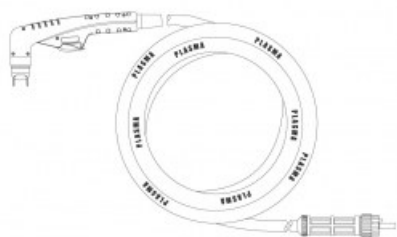

Product details: PT80H Hand torch 6m (central connector) (coaxial cable)

product code: **NW09821CX**

Product variants

Index	Price
PT80H Hand torch 6m (central connector) (coaxial cable) NW09821CX	€437.76 / pc Net price

Technical details

Type of torch	hand
Standard	PT™
Length	6m
Cutting current	30 - 80A
Gas	air / N2
Duty cycle	60%
Recommended work pressure	4.4 - 5bar
Air flow	160l/min
Arc ignition	without HF
Pilot arc	18 - 22A
Type PT™	PT80