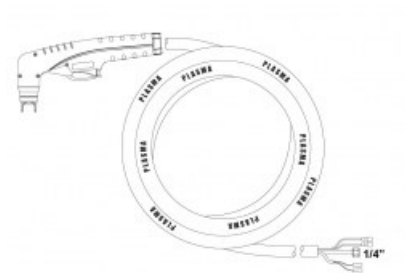

product code: **NW09638CX**

## Product variants

Index	Price
<b>PT60H Hand torch 6m B (coaxial cable)</b> NW09638CX	<b>€304.77 / pc</b> Net price

## Technical details

Type of torch	hand
Standard	PT™
Length	6m
Cutting current	10 - 60A
Gas	air / N2
Duty cycle	60%
Recommended work pressure	4.4 - 5bar
Air flow	150l/min
Arc ignition	without HF
Pilot arc	18 - 22A
Type PT™	PT60