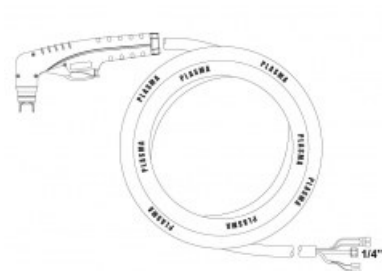

product code: **NW09638**

## Product variants

Index	Price
<b>PT60H Hand torch 6m B</b> NW09638	<b>€225.45 / pc</b> Net price

## Technical details

Type of torch	hand
Standard	PT™
Length	6m
Cutting current	10 - 60A
Gas	air / N2
Duty cycle	60%
Recommended work pressure	4.4 - 5bar
Air flow	150l/min
Arc ignition	without HF
Pilot arc	18 - 22A
Type PT™	PT60