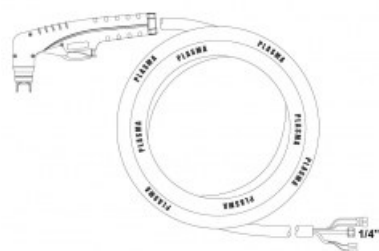

product code: **NW09638**

Product variants

Index	Price
PT60H Hand torch 6m B NW09638	€247.72 / pc Net price

Technical details

Type of torch	hand
Standard	PT™
Length	6m
Cutting current	10 - 60A
Gas	air / N2
Duty cycle	60%
Recommended work pressure	4.4 - 5bar
Air flow	150l/min
Arc ignition	without HF
Pilot arc	18 - 22A
Type PT™	PT60