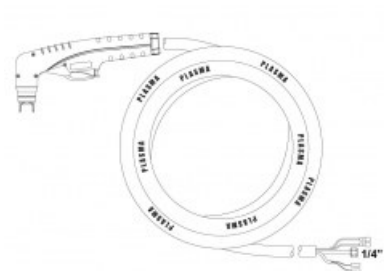

product code: **NW09638**

Product variants

Index	Price
PT60H Hand torch 6m B NW09638	€225.45 / pc Net price

Technical details

Type of torch	hand
Standard	PT™
Length	6m
Cutting current	10 - 60A
Gas	air / N2
Duty cycle	60%
Recommended work pressure	4.4 - 5bar
Air flow	150l/min
Arc ignition	without HF
Pilot arc	18 - 22A
Type PT™	PT60