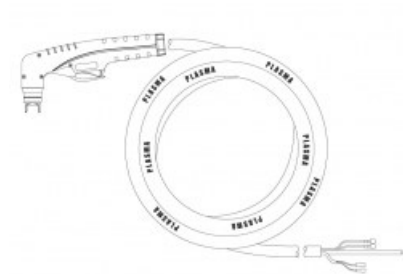

product code: **NW09636CX**

## Product variants

Index	Price
<b>PT60H Hand torch 6m A (coaxial cable)</b> NW09636CX	<b>€325.00 / pc</b> Net price

## Technical details

Type of torch	hand
Standard	PT™
Length	6m
Cutting current	10 - 60A
Gas	air / N2
Duty cycle	60%
Recommended work pressure	4.4 - 5bar
Air flow	150l/min
Arc ignition	without HF
Pilot arc	18 - 22A
Type PT™	PT60