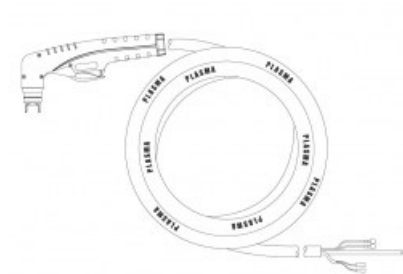

product code: **NW09636**

Product variants

Index	Price
PT60H Hand torch 6m A NW09636	€217.32 / pc Net price

Technical details

Type of torch	hand
Standard	PT™
Length	6m
Cutting current	10 - 60A
Gas	air / N2
Duty cycle	60%
Recommended work pressure	4.4 - 5bar
Air flow	150l/min
Arc ignition	without HF
Pilot arc	18 - 22A
Type PT™	PT60