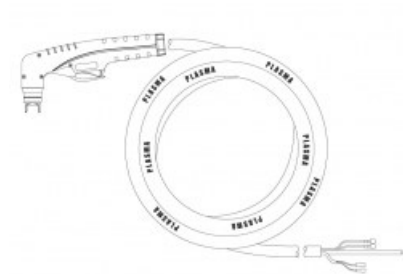

product code: **NW09636**

## Product variants

Index	Price
<b>PT60H Hand torch 6m A</b> NW09636	<b>€238.79 / pc</b> Net price

## Technical details

Type of torch	hand
Standard	PT™
Length	6m
Cutting current	10 - 60A
Gas	air / N2
Duty cycle	60%
Recommended work pressure	4.4 - 5bar
Air flow	150l/min
Arc ignition	without HF
Pilot arc	18 - 22A
Type PT™	PT60