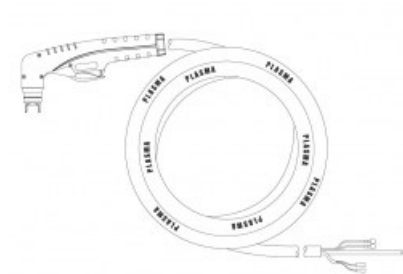

product code: NW09636

Product variants

Index	Price
PT60H Hand torch 6m A NW09636	€217.32 / pc Net price

Technical details

Type of torch	hand
Standard	PT™
Length	6m
Cutting current	10 - 60A
Gas	air / N2
Duty cycle	60%
Recommended work pressure	4.4 - 5bar
Air flow	150l/min
Arc ignition	without HF
Pilot arc	18 - 22A
Type PT™	PT60