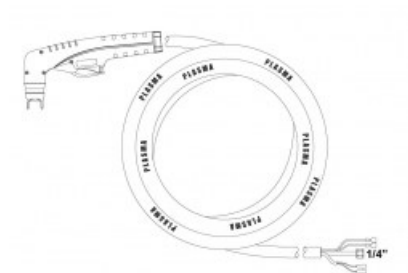

product code: **NW09633CX**

## Product variants

Index	Price
<b>PT40 Hand torch 6m B (coaxial cable)</b> NW09633CX	<b>€306.97 / pc</b> Net price

## Technical details

Type of torch	hand
Standard	PT™
Length	6m
Cutting current	10 - 40A
Gas	air / N2
Duty cycle	60%
Recommended work pressure	4.5 - 5bar
Air flow	150l/min
Arc ignition	without HF
Pilot arc	18 - 22A
Type PT™	PT40