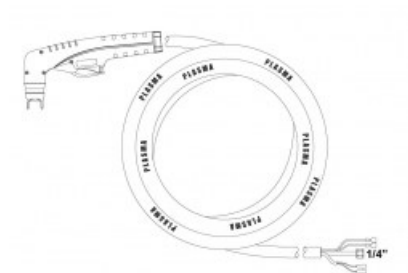

product code: **NW09633CX**

Product variants

| Index | Price |
|--|----------------------------------|
| PT40 Hand torch 6m B (coaxial cable) NW09633CX | €298.03 / pc Net price |

Technical details

| | |
|---------------------------|------------|
| Type of torch | hand |
| Standard | PT™ |
| Length | 6m |
| Cutting current | 10 - 40A |
| Gas | air / N2 |
| Duty cycle | 60% |
| Recommended work pressure | 4.5 - 5bar |
| Air flow | 150l/min |
| Arc ignition | without HF |
| Pilot arc | 18 - 22A |
| Type PT™ | PT40 |