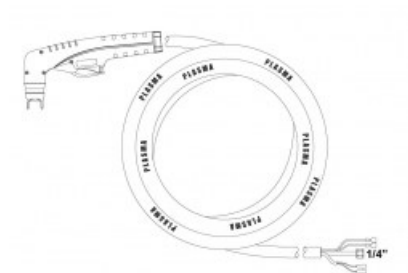

product code: **NW09633CX**

Product variants

Index	Price
PT40 Hand torch 6m B (coaxial cable) NW09633CX	€327.48 / pc Net price

Technical details

Type of torch	hand
Standard	PT™
Length	6m
Cutting current	10 - 40A
Gas	air / N2
Duty cycle	60%
Recommended work pressure	4.5 - 5bar
Air flow	150l/min
Arc ignition	without HF
Pilot arc	18 - 22A
Type PT™	PT40