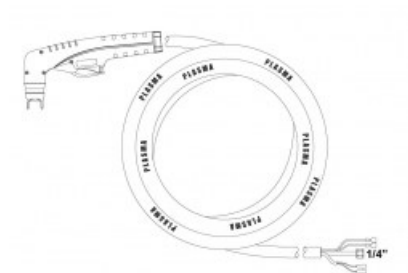

product code: **NW09633CX**

## Product variants

Index	Price
<b>PT40 Hand torch 6m B (coaxial cable)</b> NW09633CX	<b>€298.03 / pc</b> Net price

## Technical details

Type of torch	hand
Standard	PT™
Length	6m
Cutting current	10 - 40A
Gas	air / N2
Duty cycle	60%
Recommended work pressure	4.5 - 5bar
Air flow	150l/min
Arc ignition	without HF
Pilot arc	18 - 22A
Type PT™	PT40