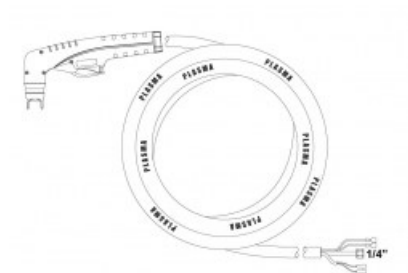

product code: NW09633

Product variants

Index	Price
PT40 Hand torch 6m B NW09633	€211.16 / pc Net price

Technical details

Type of torch	hand
Standard	PT™
Length	6m
Cutting current	10 - 40A
Gas	air / N2
Duty cycle	60%
Recommended work pressure	4.5 - 5bar
Air flow	150l/min
Arc ignition	without HF
Pilot arc	18 - 22A
Type PT™	PT40