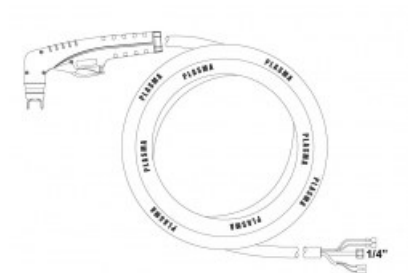

## Product variants

Index	Price
<b>PT40 Hand torch 6m B</b> NW09633	<b>€211.16 / pc</b> Net price

## Technical details

Type of torch	hand
Standard	PT™
Length	6m
Cutting current	10 - 40A
Gas	air / N2
Duty cycle	60%
Recommended work pressure	4.5 - 5bar
Air flow	150l/min
Arc ignition	without HF
Pilot arc	18 - 22A
Type PT™	PT40