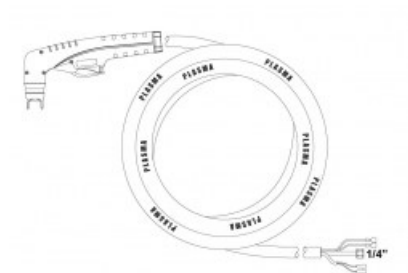

product code: NW09633

Product variants

Index	Price
PT40 Hand torch 6m B NW09633	€217.50 / pc Net price

Technical details

Type of torch	hand
Standard	PT™
Length	6m
Cutting current	10 - 40A
Gas	air / N2
Duty cycle	60%
Recommended work pressure	4.5 - 5bar
Air flow	150l/min
Arc ignition	without HF
Pilot arc	18 - 22A
Type PT™	PT40