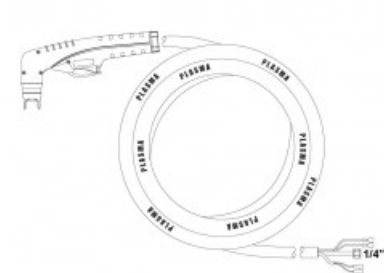

product code: NW09633

## Product variants

Index	Price
<b>PT40 Hand torch 6m B</b> NW09633	<b>€211.16 / pc</b> Net price

## Technical details

Type of torch	hand
Standard	PT™
Length	6m
Cutting current	10 - 40A
Gas	air / N2
Duty cycle	60%
Recommended work pressure	4.5 - 5bar
Air flow	150l/min
Arc ignition	without HF
Pilot arc	18 - 22A
Type PT™	PT40